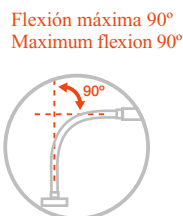

BOMBILLAS

- 1x60 W máx. E14.
- 1x15 W máx bajo cons. E14.

Flexo

1x1,7 W LED máx. 60 Lumen color blanco 3000 K, ángulo de apertura 60°.

ACABADOS

- Níquel mate y blanco.
- Pantallas en algodón:
- Redondas o cuadradas.
- Blanco, beige o negro.

Metallic wall lamp with a cotton shade, and control switches on its base. The lamp is available with square or round shades, and includes a flexible shaft with a LED.

BULBS

- 1x60 W max. E14.
- 1x15 W max low energy E14.

Flexo

1x1,7 W LED max. 60 Lumen white colour 3000 K, 60° lighting angle.

FINISHINGS

- Matt nickel and white.
- Cotton shade:
- Square or round.
- White, beige or black.

LED

p. 230