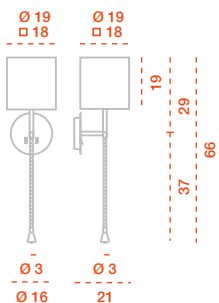

Metallic wall lamp with a cotton shade, and control switches on its base. The lamp is available with square or round shades, and includes a flexible shaft with a LED.

BULBS

- 1x60 W max. E14.
- 1x15 W max low energy E14.

Flexo

1x1,7 W LED max. 60 Lumen white colour 3000 K, 60° lighting angle.

FINISHINGS

- Matt nickel and white.
- Cotton shade:
- Square or round.
- White, beige or black.

LED

p. 230