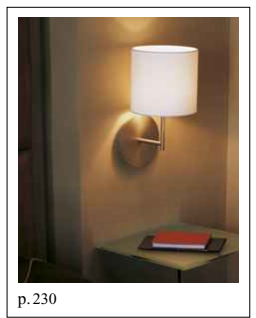

BOMBILLAS

- 1x60 W máx. E14.
- 1x15 W máx bajo cons. E14.

Flexo

1x1,7 W LED máx. 60 Lumen color blanco 3000 K, ángulo de apertura 60°.

ACABADOS

- Níquel mate y blanco.
- Pantallas en algodón:
- Redondas o cuadradas.
- Blanco, beige o negro.

Metallic wall lamp with a cotton shade, and control switches on its base. The lamp is available with square or round shades, and includes a flexible shaft with a LED.

BULBS

- 1x60 W max. E14.
- 1x15 W max low energy E14.

Flexo

1x1,7 W LED max. 60 Lumen white colour 3000 K, 60° lighting angle.

FINISHINGS

- Matt nickel and white.
- Cotton shade:
- Square or round.
- White, beige or black.

LED

p. 230