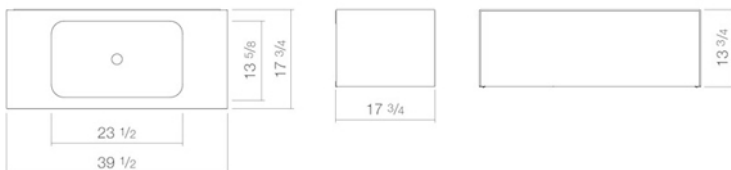

### Features

Description	WP.Folio4
Article number	5156510000
Standard colour	White / Grey Fossile
Special surfaces	-
Construction	without faucet hole, without overflow
Special versions	with overflow
Dimensions	39 1/2 × 17 3/4 × 13 3/4"
Material	Glazed steel / Silk-matt finish
Net weight	111.33 lbs
Installation	for wall connection
Accessoires	Drawer divider FU.H358.1, Drawer divider FU.H358.2, Tissue box FU.TI1, Tidying box FU.BX1, Drawer divider FU.BX2, Shelf for cosmetic articles FU.TB6
Faucet information	Optimum point of impact approx. 5 3/8 – 6 3/4" from rear edge of basin.

### Text for invitation to tender

Washplace, rectangular, 39 1/2 × 17 3/4", height 13 3/4", rectangular basin without faucet hole, without overflow, laterally circumferential white glazed washstand cover, handle-less base cabinet with push to open, full depth drawer, silk-matt finish furn