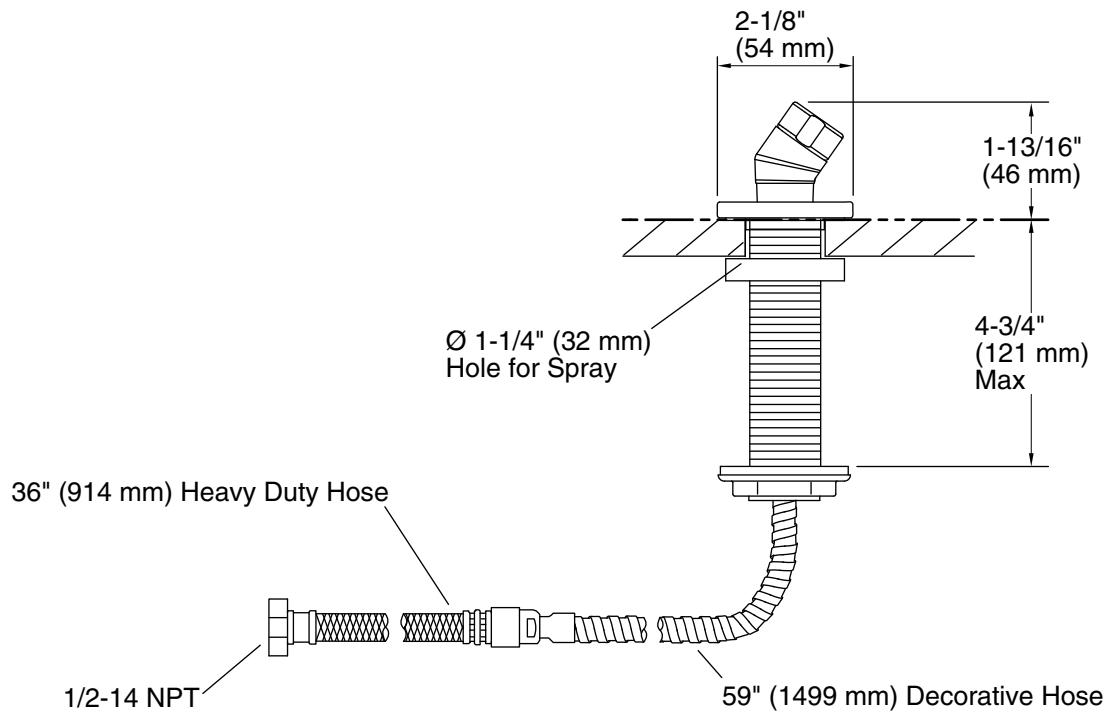

Features

- For use with a handshower (sold separately).
- Solid brass construction for durability and reliability.
- Includes Polished Chrome handshower hose.
- 2-1/8" (54 mm) x 1-13/16" (46 mm)
- Coordinates with Loure and Stance® faucets and accessories.

Material

- KOHLER finishes resist corrosion and tarnishing.

Installation

- Deck- or bath-mount.

Required Products/Accessories

- K-21335 2.5 gpm multifunction handshower with Katalyst®
- or
- K-21335-G 1.75 gpm multifunction handshower
- or
- K-21336 2.5 gpm multifunction handshower with Katalyst®
- or
- K-21336-G 1.75 gpm multifunction handshower

Technical Information

All product dimensions are nominal.

Installation Type: Deck-mount, Bath-mount

Material: Brass

Notes

Install this product according to the installation guide.