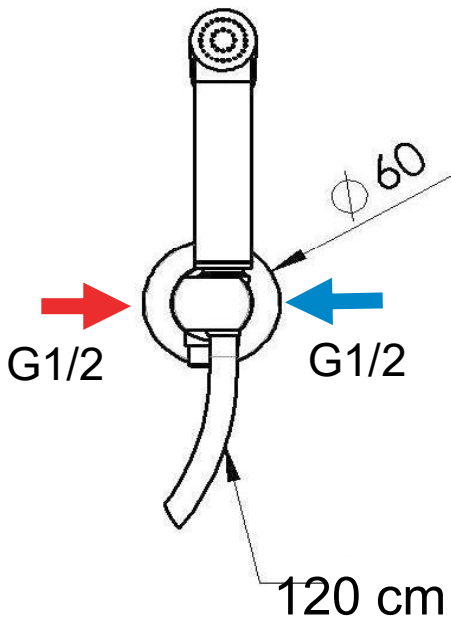

DANIEL

SCHEDA TECNICA TECHNICAL FEATURES

ART. COD.

S206444DC

MANOPOLA FLUSSO
FLOW KNOB
APERTURA PROGRESSIVA
PROGRESSIVE OPENING

MATERIALI / MATERIALS

OTTONE CROMATO / CHROME PLATED BRASS
ACCIAIO INOX / STAINLESS STEEL