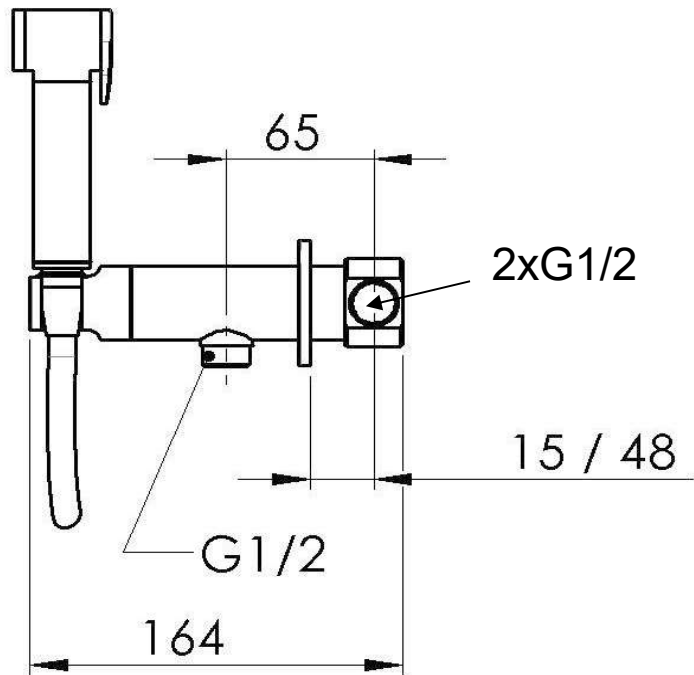

DANIEL

SCHEDA TECNICA TECHNICAL FEATURES

ART. COD.

S206444DC

MANOPOLA FLUSSO
FLOW KNOB
APERTURA PROGRESSIVA
PROGRESSIVE OPENING

MATERIALI / MATERIALS

OTTONE CROMATO / CHROME PLATED BRASS
ACCIAIO INOX / STAINLESS STEEL