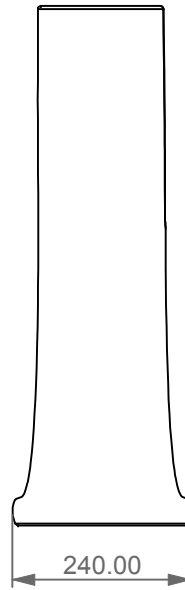

Colonna per lavabi Time cm 75 e 95  
 Pedestal for Time Washbasins cm 75 and 95

FRONT

LEFT

Designation Colonna per lavabi Time cm 75 e 95 Pedestal for Time Washbasins cm 75 and 95	
Scale 1:10	This drawing including the respectedata may neither be duplicated nor modified nor altered without the consent of GSG Ceramic Design. The use of the data/technical drawings take place at users own risk and under exclusion of any liability of GSG Ceramic Design. The dimensions are not binding; products are subject to changes. Measurement shown may be subjected to small variations or are indicative.
cod. TICOL	