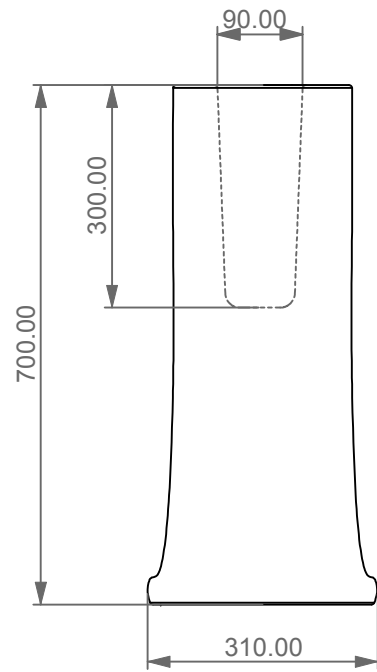

Colonna per lavabi Time cm 75 e 95  
 Pedestal for Time Washbasins cm 75 and 95

FRONT

LEFT

Designation Colonna per lavabi Time cm 75 e 95 Pedestal for Time Washbasins cm 75 and 95	
Scale 1:10	This drawing including the respectedata may neither be duplicated nor modified nor altered without the consent of GSG Ceramic Design. The use of the data/technical drawings take place at users own risk and under exclusion of any liability of GSG Ceramic Design. The dimensions are not binding; products are subject to changes. Measurement shown may be subjected to small variations or are indicative.
cod. TICOL	