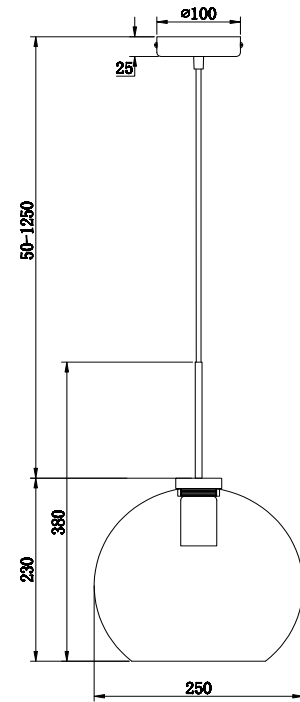

FREYA
TRADITION OF QUALITY

Instruction

FR8003PL-01B

1 x E27 (60W)

Model: FR8003PL-01B
Collection: Modern Market

Pendant Lamps