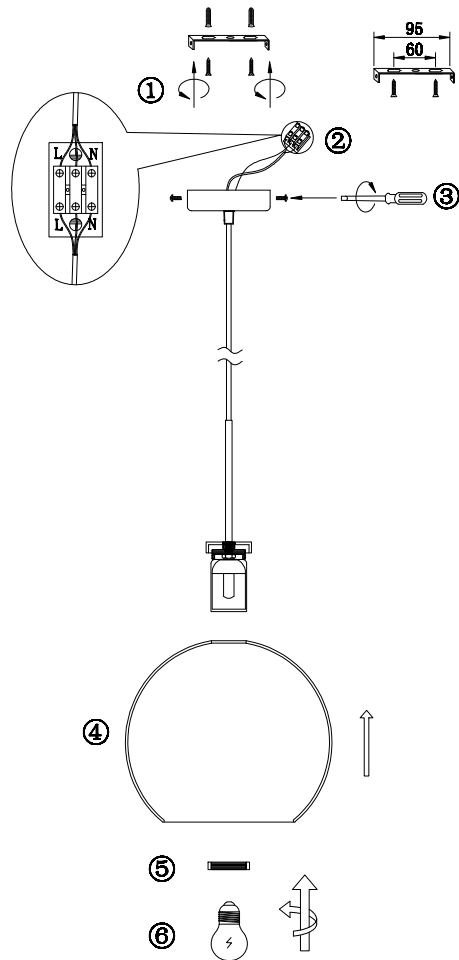

FREYA
TRADITION OF QUALITY

Instruction

FR8003PL-01B

1 x E27 (60W)

Model: FR8003PL-01B
Collection: Modern Market

Pendant Lamps