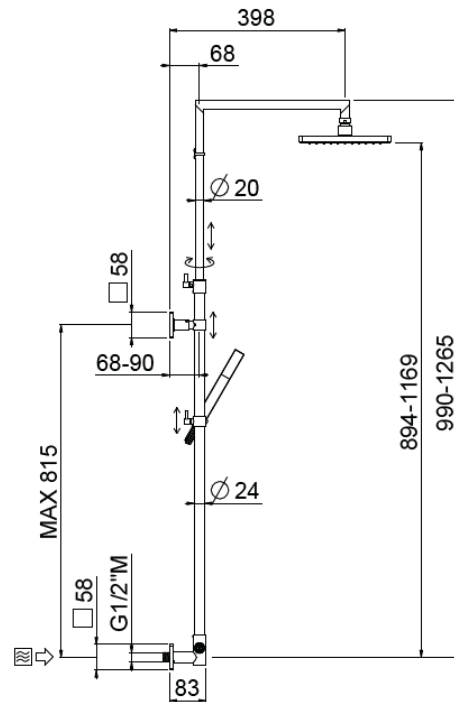

TECHNICAL DRAWING