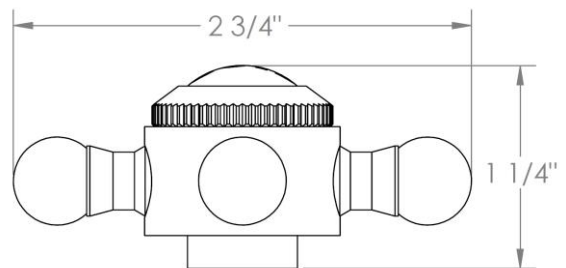

321-T10-__
Trim Kit Only for Thermostatic Valve
For use with SS-TH1000 or SS-TH3000 concealed rough

HANDLE TRIM OPTIONS

S1 - PRESTON

S2 - WALTHAM

SWA - DARIEN

V - WALES

S1A – NOTTINGHAM