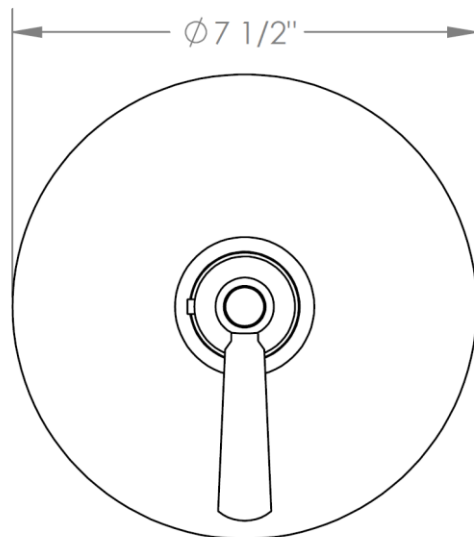

321-T10-__
Trim Kit Only for Thermostatic Valve
For use with SS-TH1000 or SS-TH3000 concealed rough

HANDLE TRIM OPTIONS

S1 - PRESTON

S2 - WALTHAM

SWA - DARIEN

V - WALES

S1A – NOTTINGHAM