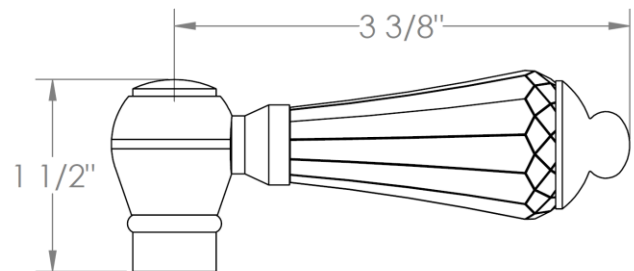

321-T10-__
Trim Kit Only for Thermostatic Valve
For use with SS-TH1000 or SS-TH3000 concealed rough

HANDLE TRIM OPTIONS

S1 - PRESTON

S2 - WALTHAM

SWA - DARIEN

V - WALES

S1A – NOTTINGHAM