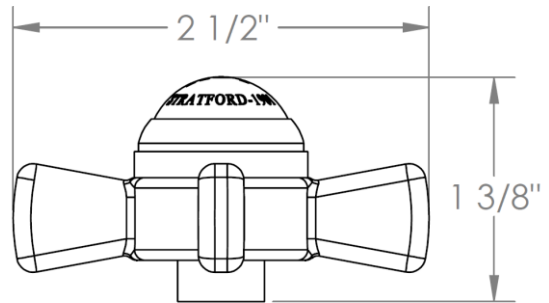

321-T10-__
Trim Kit Only for Thermostatic Valve
For use with SS-TH1000 or SS-TH3000 concealed rough

HANDLE TRIM OPTIONS

S1 - PRESTON

S2 - WALTHAM

SWA - DARIEN

V - WALES

S1A – NOTTINGHAM