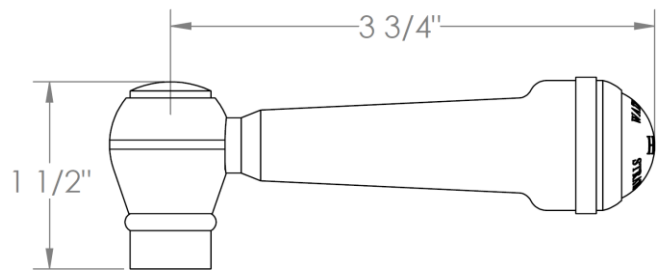

321-T10-__
Trim Kit Only for Thermostatic Valve
For use with SS-TH1000 or SS-TH3000 concealed rough

HANDLE TRIM OPTIONS

S1 - PRESTON

S2 - WALTHAM

SWA - DARIEN

V - WALES

S1A – NOTTINGHAM