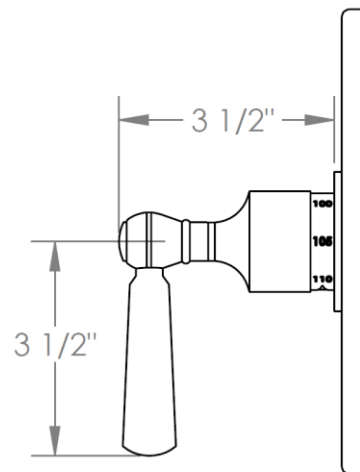

321-T10-__
Trim Kit Only for Thermostatic Valve
For use with SS-TH1000 or SS-TH3000 concealed rough

HANDLE TRIM OPTIONS

S1 - PRESTON

S2 - WALTHAM

SWA - DARIEN

V - WALES

S1A – NOTTINGHAM