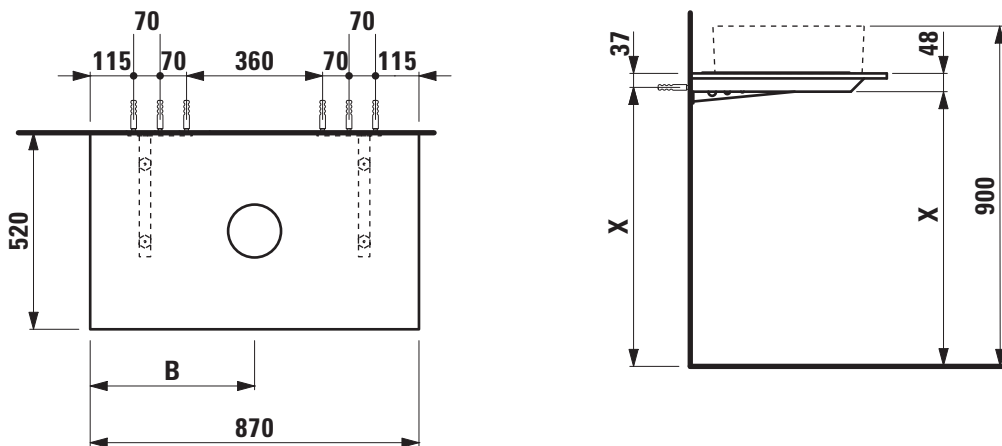

TECHNICAL DRAWINGS / S 1 : 20

B / mm	Ceramic
250	Palomba s1680.1
331	Val s1228.2 (semi-wet-area right)
343	Val s1628.8
345	Palomba s1680.2
360	Kartell by Laufen s1833.4
385	Palomba s1680.3 Val s1228.1
510	Kartell by Laufen s1833.5
540	Val s1228.2 (semi-wet-area left)

B / mm	Ceramic
435	Kartell by Laufen s1233.1, s1833.1, s1633.2
	Living SaphirKeramik s1143.3, s1143.4, s1143.5
	Living City s1143.0, s1143.1, s1143.2, s1743.2, s1743.4, s1743.7
	Ino s1230.0, s1230.2, s1630.0, s1630.2, s1730.1
	Ino s1730.2 (only wall mounted tap)
	Val s1328.1, s1628.0, s1628.2, s1628.3, s1628.4
	Val s1728.1 (only wall mounted tap)
	Laufen Pro S s1695.2 Laufen Pro s1296.2, s1296.4

X = The exact height must be set during installation.