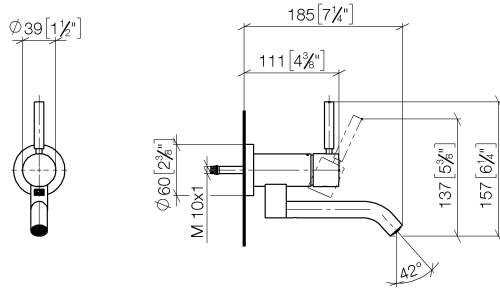

META Wall-mounted single-lever basin mixer without pop-up waste - Brushed Dark Platinum

META

36 805 660

- 185mm projection
- fixed spout
- circular, air-enriched flow
- hole diameter 35 mm
- rosette Ø 60 mm
- max. flow 5.7 l/min
- lead-free
- with single-point mounting
- This product can help a building meet the requirements of Green Building Rating Systems, e.g. LEED®, BREEAM®, DGNB
- WRAS 240102017

Required miscellaneous

- Concealed wall mounting -** 35 050 970 90
- min. recess depth 80 mm
 - max. recess depth 105 mm

META Wall-mounted single-lever basin mixer without pop-up waste - Brushed Dark Platinum

META

36 805 660
mm [inches]

Flow rate chart

Codes & Standards

DIN 4109

ISO 3822

Scottish Water
Byelaws

UK Water Supply
Regulations