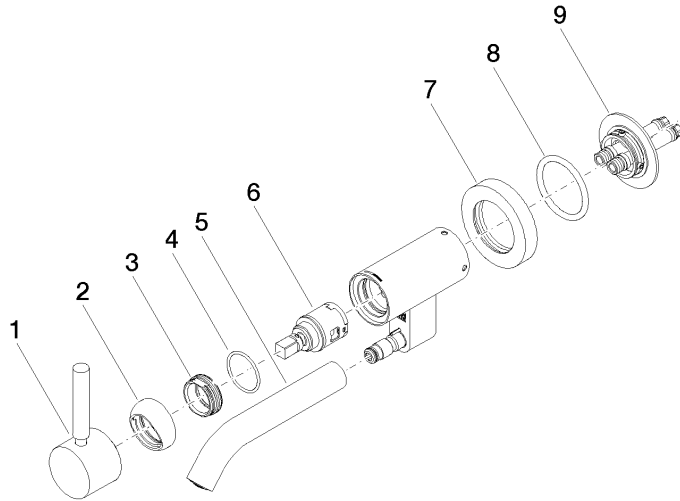

Required miscellaneous

- Concealed wall mounting -** 35 050 970 90
- min. recess depth 80 mm
 - max. recess depth 105 mm

META Wall-mounted single-lever basin mixer without pop-up waste - Brushed Dark Platinum

META

36 805 660
mm [inches]

Flow rate chart

Codes & Standards

DIN 4109

ISO 3822

Scottish Water
Byelaws

UK Water Supply
Regulations

Ü-Zeichen

META Wall-mounted single-lever basin mixer without pop-up waste - Brushed
Dark Platinum

META

36 805 660

Certificates

WRAS_240102

LGA_38

META Wall-mounted single-lever basin mixer without pop-up waste - Brushed Dark Platinum

META

36 805 660

Product version from 5/1/2022

**META Wall-mounted single-lever basin mixer without pop-up waste - Brushed
Dark Platinum**

META

36 805 660

Spare parts list

Product version from 5/1/2022