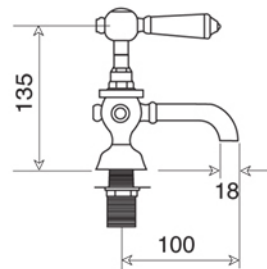

La versione Berkeley è 1/4 di giro con disco ceramico

BERKELEY Collection	
Code	Description
8347-C 8348-I/N/O/OR 8348-B/ND/R	<b>Berkeley basin mixer center to center 2 tap holes (200 mm)</b>  <b>White</b> Chrome Incalux, Nickel, Dark Gold, Rose Gold Bronze, Dark Nickel, Copper
8347B-C 8348B-I/N/O/OR 8348B-B/ND/R	<b>Black</b> Chrome Incalux, Nickel, Dark Gold, Rose Gold Bronze, Dark Nickel, Copper

Verona - Italy  
 tel. +39 045 8006917  
 fax. +39 045 8020111  
 gentry-home.com

La versione Berkeley è 1/4 di giro con disco ceramico

BERKELEY Collection	
Code	Description
8349-C 8350-I/N/O/OR 8350-B/ND/R	<b>Berkeley basin mixer center to center (150 mm)</b> <b>White</b> Chrome Incalux, Nickel, Dark Gold, Rose Gold Bronze, Dark Nickel, Copper
8349B-C 8350B-I/N/O/OR 8350B-B/ND/R	<b>Black</b> Chrome Incalux, Nickel, Dark Gold, Rose Gold Bronze, Dark Nickel, Copper

Verona - Italy  
tel. +39 045 8006917  
fax. +39 045 8020111  
gentry-home.com

BERKELEY Collection	
Code	Description
8051-C 8052-I/N/O/OR 8052-B/ND/R	<p><b>Basin waste with plug, chain and stopper 3 tap holes</b></p> <p>Chrome            Incalux, Nickel, Dark Gold, Rose Gold            Bronze, Dark Nickel, Copper</p> <p><b>Basin waste with plug, chain and stopper 2 tap holes</b></p>
8074-C 8075-I/N/O/OR 8075-B/ND/R	<p>Chrome            Incalux, Nickel, Dark Gold, Rose Gold            Bronze, Dark Nickel, Copper</p>