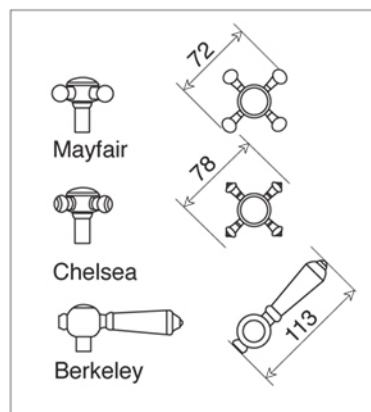

La versione Berkeley è 1/4 di giro con disco ceramico

BERKELEY Collection	
Code	Description
8347-C 8348-I/N/O/OR 8348-B/ND/R	<b>Berkeley basin mixer center to center 2 tap holes (200 mm)</b>  <b>White</b> Chrome Incalux, Nickel, Dark Gold, Rose Gold Bronze, Dark Nickel, Copper
8347B-C 8348B-I/N/O/OR 8348B-B/ND/R	<b>Black</b> Chrome Incalux, Nickel, Dark Gold, Rose Gold Bronze, Dark Nickel, Copper

Verona - Italy  
 tel. +39 045 8006917  
 fax. +39 045 8020111  
 gentry-home.com

La versione Berkeley è 1/4 di giro con disco ceramico

BERKELEY Collection	
Code	Description
8349-C 8350-I/N/O/OR 8350-B/ND/R	<b>Berkeley basin mixer center to center (150 mm)</b> <b>White</b> Chrome Incalux, Nickel, Dark Gold, Rose Gold Bronze, Dark Nickel, Copper
8349B-C 8350B-I/N/O/OR 8350B-B/ND/R	<b>Black</b> Chrome Incalux, Nickel, Dark Gold, Rose Gold Bronze, Dark Nickel, Copper

Verona - Italy  
tel. +39 045 8006917  
fax. +39 045 8020111  
gentry-home.com

BERKELEY Collection	
Code	Description
8051-C 8052-I/N/O/OR 8052-B/ND/R	<p><b>Basin waste with plug, chain and stopper 3 tap holes</b></p> <p>Chrome            Incalux, Nickel, Dark Gold, Rose Gold            Bronze, Dark Nickel, Copper</p> <p><b>Basin waste with plug, chain and stopper 2 tap holes</b></p>
8074-C 8075-I/N/O/OR 8075-B/ND/R	<p>Chrome            Incalux, Nickel, Dark Gold, Rose Gold            Bronze, Dark Nickel, Copper</p>