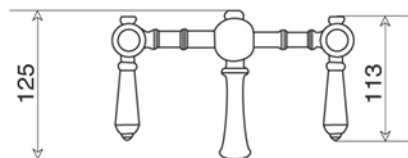

La versione Berkeley è 1/4 di giro con disco ceramico

BERKELEY Collection	
Code	Description
8347-C 8348-I/N/O/OR 8348-B/ND/R	<b>Berkeley basin mixer center to center 2 tap holes (200 mm)</b>  <b>White</b> Chrome Incalux, Nickel, Dark Gold, Rose Gold Bronze, Dark Nickel, Copper
8347B-C 8348B-I/N/O/OR 8348B-B/ND/R	<b>Black</b> Chrome Incalux, Nickel, Dark Gold, Rose Gold Bronze, Dark Nickel, Copper

Verona - Italy  
 tel. +39 045 8006917  
 fax. +39 045 8020111  
 gentry-home.com

La versione Berkeley è 1/4 di giro con disco ceramico

BERKELEY Collection	
Code	Description
8349-C 8350-I/N/O/OR 8350-B/ND/R	<b>Berkeley basin mixer center to center (150 mm)</b> <b>White</b> Chrome Incalux, Nickel, Dark Gold, Rose Gold Bronze, Dark Nickel, Copper
8349B-C 8350B-I/N/O/OR 8350B-B/ND/R	<b>Black</b> Chrome Incalux, Nickel, Dark Gold, Rose Gold Bronze, Dark Nickel, Copper

Verona - Italy  
tel. +39 045 8006917  
fax. +39 045 8020111  
gentry-home.com

BERKELEY Collection	
Code	Description
8051-C 8052-I/N/O/OR 8052-B/ND/R	<p><b>Basin waste with plug, chain and stopper 3 tap holes</b></p> <p>Chrome            Incalux, Nickel, Dark Gold, Rose Gold            Bronze, Dark Nickel, Copper</p> <p><b>Basin waste with plug, chain and stopper 2 tap holes</b></p>
8074-C 8075-I/N/O/OR 8075-B/ND/R	<p>Chrome            Incalux, Nickel, Dark Gold, Rose Gold            Bronze, Dark Nickel, Copper</p>