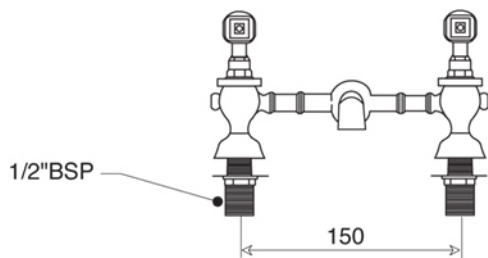

La versione Berkeley è 1/4 di giro con disco ceramico

BERKELEY Collection	
Code	Description
8347-C 8348-I/N/O/OR 8348-B/ND/R	<b>Berkeley basin mixer center to center 2 tap holes (200 mm)</b>  <b>White</b> Chrome Incalux, Nickel, Dark Gold, Rose Gold Bronze, Dark Nickel, Copper
8347B-C 8348B-I/N/O/OR 8348B-B/ND/R	<b>Black</b> Chrome Incalux, Nickel, Dark Gold, Rose Gold Bronze, Dark Nickel, Copper

Verona - Italy  
 tel. +39 045 8006917  
 fax. +39 045 8020111  
 gentry-home.com

La versione Berkeley è 1/4 di giro con disco ceramico

BERKELEY Collection	
Code	Description
8349-C 8350-I/N/O/OR 8350-B/ND/R	<b>Berkeley basin mixer center to center (150 mm)</b> <b>White</b> Chrome Incalux, Nickel, Dark Gold, Rose Gold Bronze, Dark Nickel, Copper
8349B-C 8350B-I/N/O/OR 8350B-B/ND/R	<b>Black</b> Chrome Incalux, Nickel, Dark Gold, Rose Gold Bronze, Dark Nickel, Copper

Verona - Italy  
tel. +39 045 8006917  
fax. +39 045 8020111  
gentry-home.com

BERKELEY Collection	
Code	Description
8051-C 8052-I/N/O/OR 8052-B/ND/R	<p><b>Basin waste with plug, chain and stopper 3 tap holes</b></p> <p>Chrome            Incalux, Nickel, Dark Gold, Rose Gold            Bronze, Dark Nickel, Copper</p> <p><b>Basin waste with plug, chain and stopper 2 tap holes</b></p>
8074-C 8075-I/N/O/OR 8075-B/ND/R	<p>Chrome            Incalux, Nickel, Dark Gold, Rose Gold            Bronze, Dark Nickel, Copper</p>