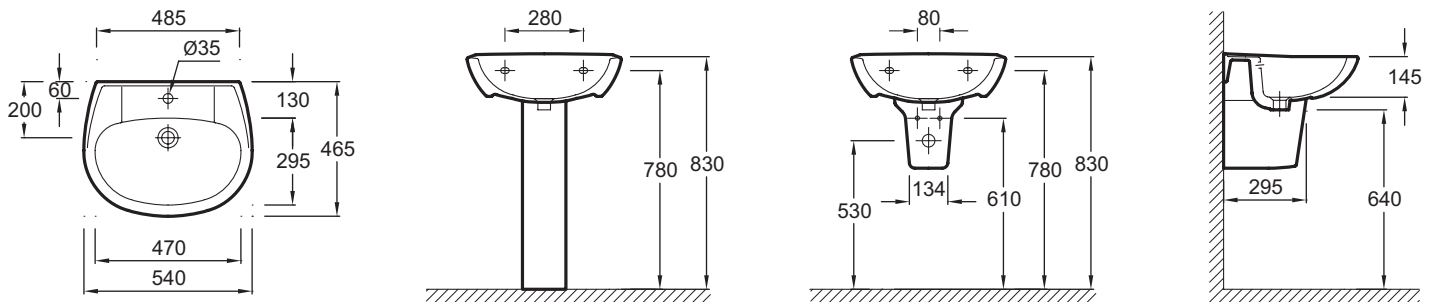

Collection: BRIVE

Finish*:

00 - White

Main features:

Features

- **DIMENSIONS:** 54 x 46.50 cm
- **MATERIAL:** Ceramic
- **FAUCET DRILLING:** 1 tap hole
- **TAP DRILLING:** 1 tap hole
- **OVERFLOW:** With overflow hole
- **SUPPLIED WITH:** Drop-in vanity basin. 60 x 44.5 cm. 1 tap hole, 2 pre-drilled holes.
- **WEIGHT:** 12.9 kg
- **INSTALLATION TYPE:** Self-supporting
- **FIXINGS:** 3 types of fixings possible: Bolts, brackets or hooks
- **INSTALLATION:** STANDARD
- **PRODUCT INCLUDED:** (Tap not included)
- **OPTIONAL:** Pedestal, semi-pedestal

Product Specification: Washbasin 54 cm. E1282F. Collection: BRIVE. DIMENSIONS: 54 x 46.50 cm. WEIGHT: 12.9 kg. MATERIAL: Ceramic. INSTALLATION TYPE: Self-supporting. FAUCET DRILLING: 1 tap hole. FIXINGS: 3 types of fixings possible: Bolts, brackets or hooks. TAP DRILLING: 1 tap hole. INSTALLATION: STANDARD. OVERFLOW: With overflow hole. PRODUCT INCLUDED: (Tap not included). SUPPLIED WITH: Drop-in vanity basin. 60 x 44.5 cm. 1 tap hole, 2 pre-drilled holes.. OPTIONAL: Pedestal, semi-pedestal.