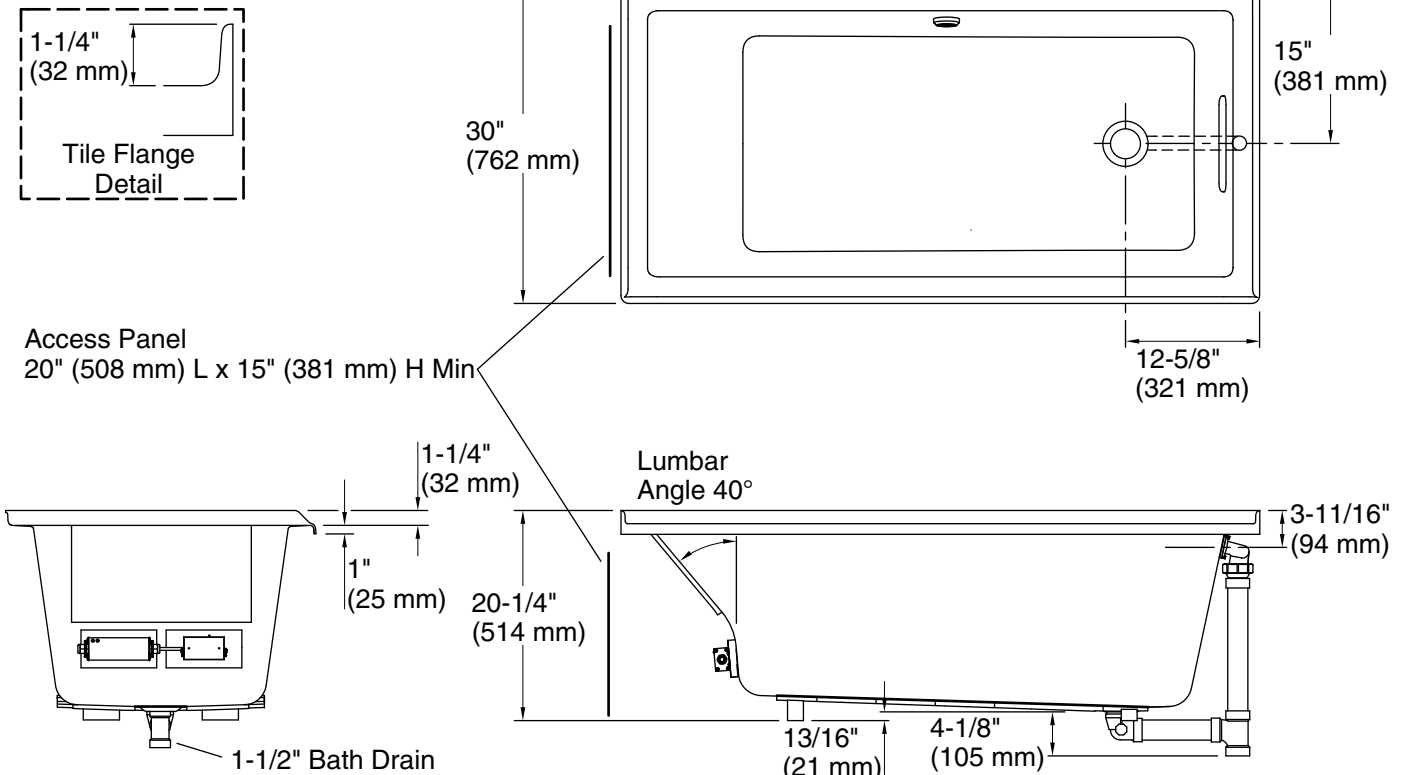

No change in measurement if connected with drain illustrated. (K-7272)

### Technical Information

All product dimensions are nominal.

Installation:	Three-wall alcove
Drain location:	Right
Basin area, bottom:	42-7/16" x 20" (1078 mm x 508 mm)
Basin area, top:	54-5/16" x 24-1/4" (1380 mm x 616 mm)
Weight:	81 lbs (36.7 kg)
Minimum floor load:	42 lbs/ft <sup>2</sup> (205.1 kg/m <sup>2</sup> )
Water depth:	15-1/8" (384 mm)
Water capacity:	59.8 gal (226.4 L)
Electrical component rating:	Heated Surface: 120 V, 0.5 A, 60 Hz
Minimum flat for door:	1-15/16" (50 mm)