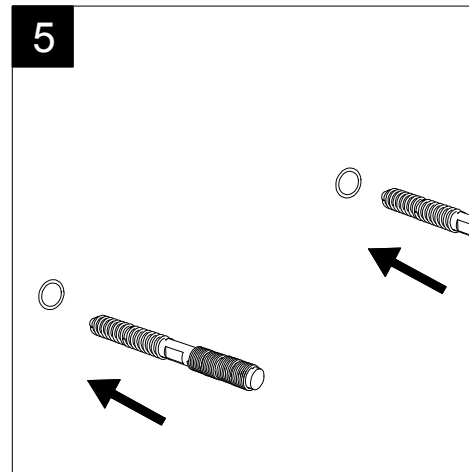

FRONT

LEFT

Lavabo Time cm 95 d'appoggio sospeso o su colonna, monoforo (senza foro, tre fori su richiesta)
 Countertop, wall-hung, or on pedestal Washbasin
 Time cm 95 one hole (no hole, three holes on request)

REAR

SECTION

TOP

<p>Designation Lavabo Time cm 95 d'appoggio sospeso o su colonna, monoforo (senza foro, tre fori su richiesta) Countertop, wall-hung, or on pedestal Washbasin Time cm 95 one hole (no hole, three holes on request)</p>	
<p>Scale 1:10</p>	<p>This drawing including the respected data may neither be duplicated nor modified nor altered without the consent of GSG Ceramic Design. The use of the data/technical drawings take place at users own risk and under exclusion of any liability of GSG Ceramic Design.</p>
<p>cod. TILAV95</p>	<p>The dimensions are not binding; products are subject to changes. Measurement shown may be subjected to small variations or are indicative.</p>

Guida all'installazione dei lavabi sospesi con kit viti di fissaggio (cod. ACS60)

Serie: ZENITH - LIKE - TOUCH - TIME - FLUT - OZ - BRIO - SQUARE - QUAD - FLY - DUNIA

Installation guide for back to wall washbasins with fixing screws kit (cod. ACS60)

Series: ZENITH - LIKE - TOUCH - TIME - FLUT - OZ - BRIO - SQUARE - QUAD - FLY - DUNIA

①

Guida all'installazione dei lavabi sospesi con kit viti di fissaggio (cod. ACS60)

Serie: ZENITH - LIKE - TOUCH - TIME - FLUT - OZ - BRIO - SQUARE - QUAD - FLY - DUNIA