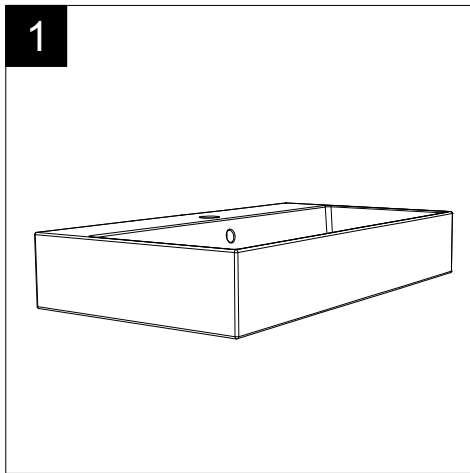

Guida all'installazione dei lavabi sospesi con kit viti di fissaggio (cod. ACS60)

Serie: ZENITH - LIKE - TOUCH - TIME - FLUT - OZ - BRIO - SQUARE - QUAD - FLY - DUNIA

Installation guide for back to wall washbasins with fixing screws kit (cod. ACS60)

Series: ZENITH - LIKE - TOUCH - TIME - FLUT - OZ - BRIO - SQUARE - QUAD - FLY - DUNIA

①