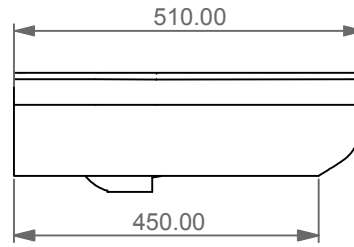

FRONT

LEFT

Lavabo Time cm 95 d'appoggio sospeso o su colonna, monoforo (senza foro, tre fori su richiesta)
 Countertop, wall-hung, or on pedestal Washbasin
 Time cm 95 one hole (no hole, three holes on request)

REAR

SECTION

TOP

<p>Designation Lavabo Time cm 95 d'appoggio sospeso o su colonna, monoforo (senza foro, tre fori su richiesta) Countertop, wall-hung, or on pedestal Washbasin Time cm 95 one hole (no hole, three holes on request)</p>	
<p>Scale 1:10</p>	<p>This drawing including the respected data may neither be duplicated nor modified nor altered without the consent of GSG Ceramic Design. The use of the data/technical drawings take place at users own risk and under exclusion of any liability of GSG Ceramic Design.</p>
<p>cod. TILAV95</p>	<p>The dimensions are not binding; products are subject to changes. Measurement shown may be subjected to small variations or are indicative.</p>