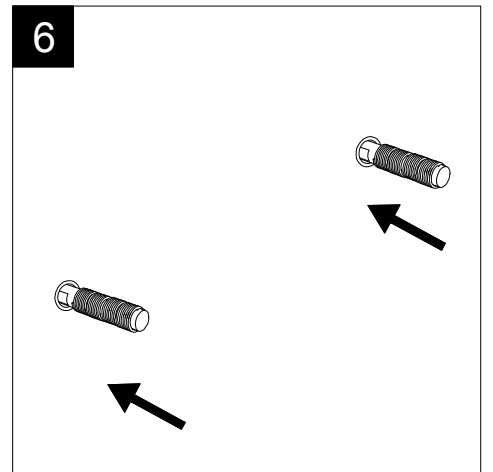

FRONT

LEFT

Lavabo Time cm 95 d'appoggio sospeso o su colonna, monoforo (senza foro, tre fori su richiesta)
 Countertop, wall-hung, or on pedestal Washbasin
 Time cm 95 one hole (no hole, three holes on request)

REAR

SECTION

TOP

<p>Designation Lavabo Time cm 95 d'appoggio sospeso o su colonna, monoforo (senza foro, tre fori su richiesta) Countertop, wall-hung, or on pedestal Washbasin Time cm 95 one hole (no hole, three holes on request)</p>	
<p>Scale 1:10</p>	<p>This drawing including the respected data may neither be duplicated nor modified nor altered without the consent of GSG Ceramic Design. The use of the data/technical drawings take place at users own risk and under exclusion of any liability of GSG Ceramic Design.</p>
<p>cod. TILAV95</p>	<p>The dimensions are not binding; products are subject to changes. Measurement shown may be subjected to small variations or are indicative.</p>

Guida all'installazione dei lavabi sospesi con kit viti di fissaggio (cod. ACS60)

Serie: ZENITH - LIKE - TOUCH - TIME - FLUT - OZ - BRIO - SQUARE - QUAD - FLY - DUNIA

Installation guide for back to wall washbasins with fixing screws kit (cod. ACS60)

Series: ZENITH - LIKE - TOUCH - TIME - FLUT - OZ - BRIO - SQUARE - QUAD - FLY - DUNIA

①

Guida all'installazione dei lavabi sospesi con kit viti di fissaggio (cod. ACS60)

Serie: ZENITH - LIKE - TOUCH - TIME - FLUT - OZ - BRIO - SQUARE - QUAD - FLY - DUNIA