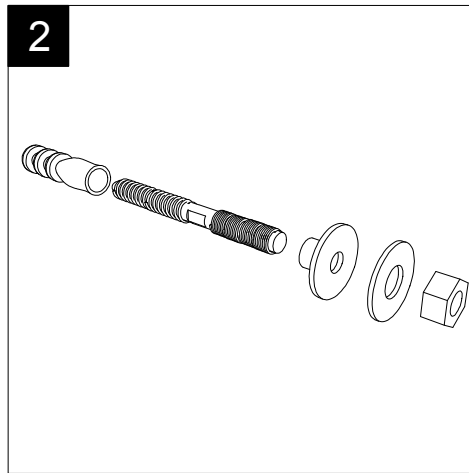

Guida all'installazione dei lavabi sospesi con kit viti di fissaggio (cod. ACS60)

Serie: ZENITH - LIKE - TOUCH - TIME - FLUT - OZ - BRIO - SQUARE - QUAD - FLY - DUNIA

Installation guide for back to wall washbasins with fixing screws kit (cod. ACS60)

Series: ZENITH - LIKE - TOUCH - TIME - FLUT - OZ - BRIO - SQUARE - QUAD - FLY - DUNIA

①