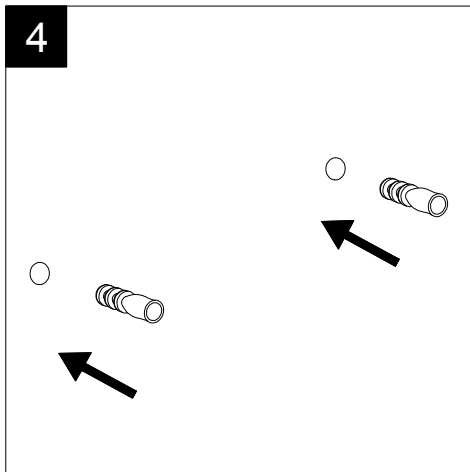

FRONT

LEFT

Lavabo Time cm 95 d'appoggio sospeso o su colonna, monoforo (senza foro, tre fori su richiesta)
 Countertop, wall-hung, or on pedestal Washbasin
 Time cm 95 one hole (no hole, three holes on request)

REAR

SECTION

TOP

<p>Designation Lavabo Time cm 95 d'appoggio sospeso o su colonna, monoforo (senza foro, tre fori su richiesta) Countertop, wall-hung, or on pedestal Washbasin Time cm 95 one hole (no hole, three holes on request)</p>	
<p>Scale 1:10</p>	<p>This drawing including the respected data may neither be duplicated nor modified nor altered without the consent of GSG Ceramic Design. The use of the data/technical drawings take place at users own risk and under exclusion of any liability of GSG Ceramic Design.</p>
<p>cod. TILAV95</p>	<p>The dimensions are not binding; products are subject to changes. Measurement shown may be subjected to small variations or are indicative.</p>

Guida all'installazione dei lavabi sospesi con kit viti di fissaggio (cod. ACS60)

Serie: ZENITH - LIKE - TOUCH - TIME - FLUT - OZ - BRIO - SQUARE - QUAD - FLY - DUNIA

Installation guide for back to wall washbasins with fixing screws kit (cod. ACS60)

Series: ZENITH - LIKE - TOUCH - TIME - FLUT - OZ - BRIO - SQUARE - QUAD - FLY - DUNIA

①

Guida all'installazione dei lavabi sospesi con kit viti di fissaggio (cod. ACS60)

Serie: ZENITH - LIKE - TOUCH - TIME - FLUT - OZ - BRIO - SQUARE - QUAD - FLY - DUNIA