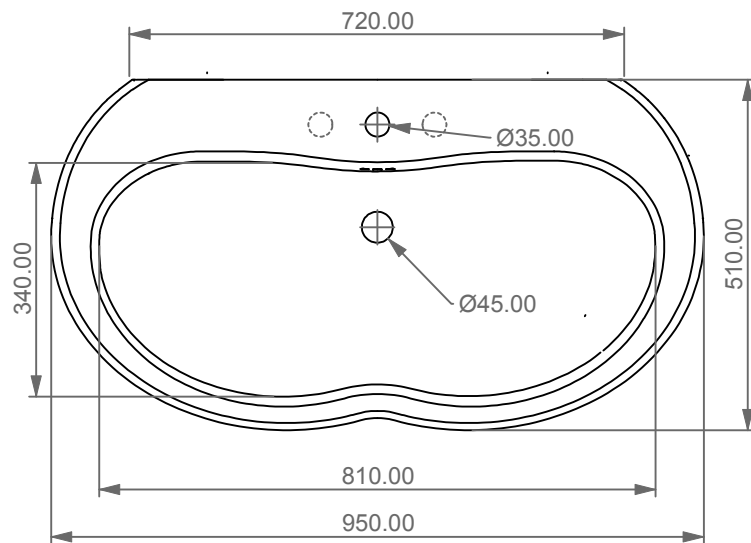

FRONT

LEFT

Lavabo Time cm 95 d'appoggio sospeso o su colonna, monoforo (senza foro, tre fori su richiesta)
 Countertop, wall-hung, or on pedestal Washbasin
 Time cm 95 one hole (no hole, three holes on request)

REAR

SECTION

TOP

<p>Designation Lavabo Time cm 95 d'appoggio sospeso o su colonna, monoforo (senza foro, tre fori su richiesta) Countertop, wall-hung, or on pedestal Washbasin Time cm 95 one hole (no hole, three holes on request)</p>	
<p>Scale 1:10</p>	<p>This drawing including the respected data may neither be duplicated nor modified nor altered without the consent of GSG Ceramic Design. The use of the data/technical drawings take place at users own risk and under exclusion of any liability of GSG Ceramic Design.</p>
<p>cod. TILAV95</p>	<p>The dimensions are not binding; products are subject to changes. Measurement shown may be subjected to small variations or are indicative.</p>

Guida all'installazione dei lavabi sospesi con kit viti di fissaggio (cod. ACS60)

Serie: ZENITH - LIKE - TOUCH - TIME - FLUT - OZ - BRIO - SQUARE - QUAD - FLY - DUNIA

Installation guide for back to wall washbasins with fixing screws kit (cod. ACS60)

Installation guide for back to wall washbasins with fixing screws kit (cod. ACS60)

Series: ZENITH - LIKE - TOUCH - TIME - FLUT - OZ - BRIO - SQUARE - QUAD - FLY - DUNIA

②