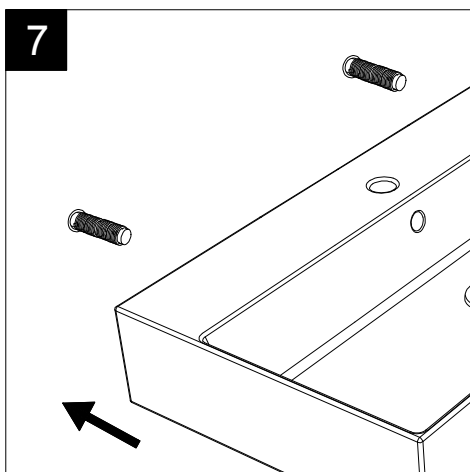

Guida all'installazione dei lavabi sospesi con kit viti di fissaggio (cod. ACS60)

Serie: ZENITH - LIKE - TOUCH - TIME - FLUT - OZ - BRIO - SQUARE - QUAD - FLY - DUNIA

Installation guide for back to wall washbasins with fixing screws kit (cod. ACS60)

Series: ZENITH - LIKE - TOUCH - TIME - FLUT - OZ - BRIO - SQUARE - QUAD - FLY - DUNIA

①