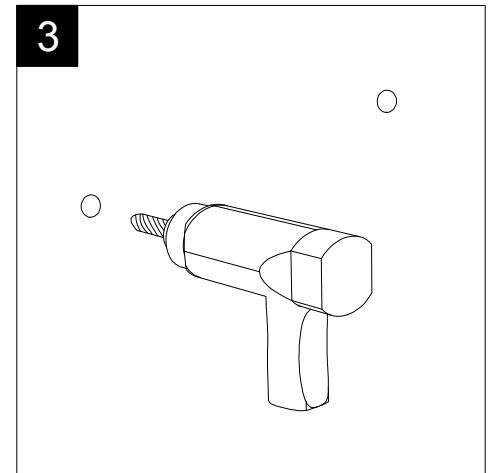

Guida all'installazione dei lavabi sospesi con kit viti di fissaggio (cod. ACS60)

Serie: ZENITH - LIKE - TOUCH - TIME - FLUT - OZ - BRIO - SQUARE - QUAD - FLY - DUNIA

Installation guide for back to wall washbasins with fixing screws kit (cod. ACS60)

Series: ZENITH - LIKE - TOUCH - TIME - FLUT - OZ - BRIO - SQUARE - QUAD - FLY - DUNIA

①