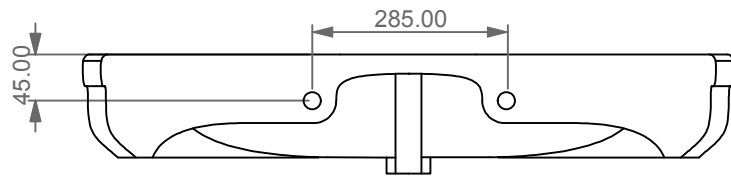

FRONT

LEFT

Lavabo Time cm 95 d'appoggio sospeso o su colonna, monoforo (senza foro, tre fori su richiesta)
 Countertop, wall-hung, or on pedestal Washbasin
 Time cm 95 one hole (no hole, three holes on request)

REAR

SECTION

TOP

<p>Designation Lavabo Time cm 95 d'appoggio sospeso o su colonna, monoforo (senza foro, tre fori su richiesta) Countertop, wall-hung, or on pedestal Washbasin Time cm 95 one hole (no hole, three holes on request)</p>	
<p>Scale 1:10</p>	<p>This drawing including the respected data may neither be duplicated nor modified nor altered without the consent of GSG Ceramic Design. The use of the data/technical drawings take place at users own risk and under exclusion of any liability of GSG Ceramic Design.</p>
<p>cod. TILAV95</p>	<p>The dimensions are not binding; products are subject to changes. Measurement shown may be subjected to small variations or are indicative.</p>

Guida all'installazione dei lavabi sospesi con kit viti di fissaggio (cod. ACS60)

Serie: ZENITH - LIKE - TOUCH - TIME - FLUT - OZ - BRIO - SQUARE - QUAD - FLY - DUNIA

Installation guide for back to wall washbasins with fixing screws kit (cod. ACS60)