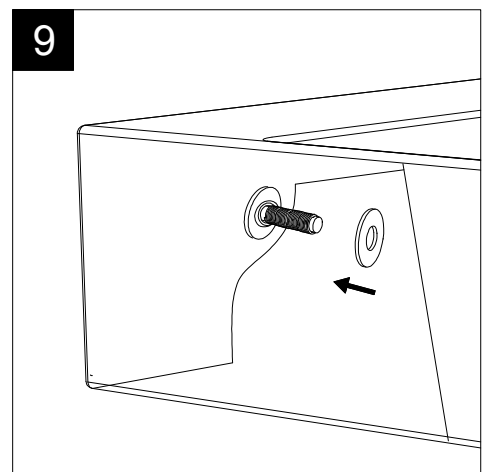

Guida all'installazione dei lavabi sospesi con kit viti di fissaggio (cod. ACS60)

Serie: ZENITH - LIKE - TOUCH - TIME - FLUT - OZ - BRIO - SQUARE - QUAD - FLY - DUNIA

Installation guide for back to wall washbasins with fixing screws kit (cod. ACS60)

Series: ZENITH - LIKE - TOUCH - TIME - FLUT - OZ - BRIO - SQUARE - QUAD - FLY - DUNIA

①