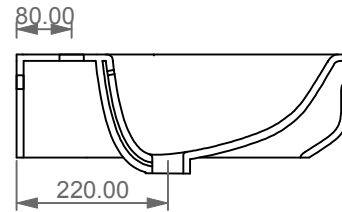

FRONT

LEFT

Lavabo Time cm 95 d'appoggio sospeso o su colonna, monoforo (senza foro, tre fori su richiesta)
 Countertop, wall-hung, or on pedestal Washbasin
 Time cm 95 one hole (no hole, three holes on request)

REAR

SECTION

TOP

<p>Designation Lavabo Time cm 95 d'appoggio sospeso o su colonna, monoforo (senza foro, tre fori su richiesta) Countertop, wall-hung, or on pedestal Washbasin Time cm 95 one hole (no hole, three holes on request)</p>	
<p>Scale 1:10</p>	<p>This drawing including the respected data may neither be duplicated nor modified nor altered without the consent of GSG Ceramic Design. The use of the data/technical drawings take place at users own risk and under exclusion of any liability of GSG Ceramic Design.</p>
<p>cod. TILAV95</p>	<p>The dimensions are not binding; products are subject to changes. Measurement shown may be subjected to small variations or are indicative.</p>

Guida all'installazione dei lavabi sospesi con kit viti di fissaggio (cod. ACS60)

Serie: ZENITH - LIKE - TOUCH - TIME - FLUT - OZ - BRIO - SQUARE - QUAD - FLY - DUNIA

Installation guide for back to wall washbasins with fixing screws kit (cod. ACS60)