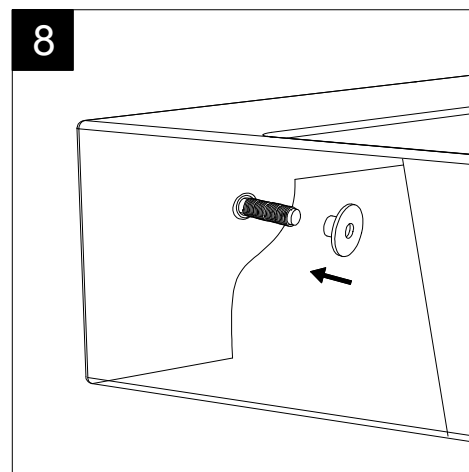

Guida all'installazione dei lavabi sospesi con kit viti di fissaggio (cod. ACS60)

Serie: ZENITH - LIKE - TOUCH - TIME - FLUT - OZ - BRIO - SQUARE - QUAD - FLY - DUNIA

Installation guide for back to wall washbasins with fixing screws kit (cod. ACS60)

Series: ZENITH - LIKE - TOUCH - TIME - FLUT - OZ - BRIO - SQUARE - QUAD - FLY - DUNIA

①