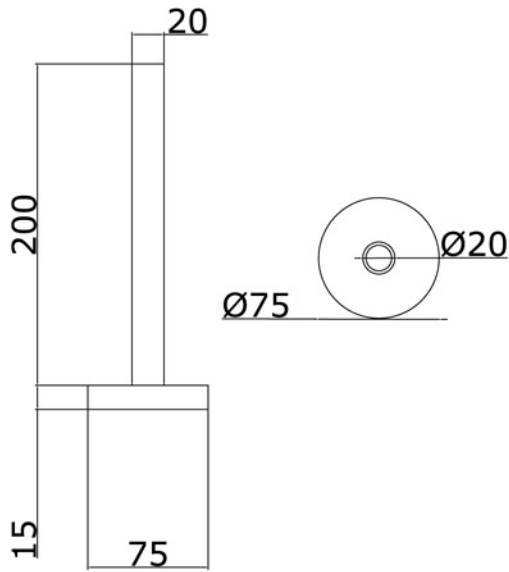

TOWELWARMER Collection	
Code	Description
9070-C 9071-I/N/O/OR 9071-B/ND/R	<p><b>Pimlico towel warmer 675x940 mm (433 W - 373 Kcal/h t 50°)</b></p> <p>Chrome            Incalux, Nickel, Dark Gold, Rose Gold            Bronze, Dark Nickel, Copper</p>

Verona - Italy  
 tel. +39 045 8006917  
 fax. +39 045 8020111  
 gentry-home.com

TOWELWARMER Collection	
Code	Description
9127-C 9128-I/N/O/OR 9128-B/ND/R	<b>Valves (pair)</b> Chrome Incalux, Nickel, Dark Gold, Rose Gold Bronze, Dark Nickel, Copper <b>Fittings available</b> 12/14/16 copper 12/14/16 covered
9126	Electrical element complete with thermostatic control