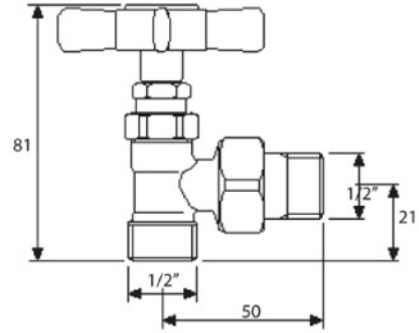

TOWELWARMER Collection	
Code	Description
9070-C 9071-I/N/O/OR 9071-B/ND/R	<p><b>Pimlico towel warmer 675x940 mm (433 W - 373 Kcal/h t 50°)</b></p> <p>Chrome            Incalux, Nickel, Dark Gold, Rose Gold            Bronze, Dark Nickel, Copper</p>

Verona - Italy  
 tel. +39 045 8006917  
 fax. +39 045 8020111  
 gentry-home.com

TOWELWARMER Collection	
Code	Description
9127-C 9128-I/N/O/OR 9128-B/ND/R	<b>Valves (pair)</b> Chrome Incalux, Nickel, Dark Gold, Rose Gold Bronze, Dark Nickel, Copper <b>Fittings available</b> 12/14/16 copper 12/14/16 covered
9126	Electrical element complete with thermostatic control