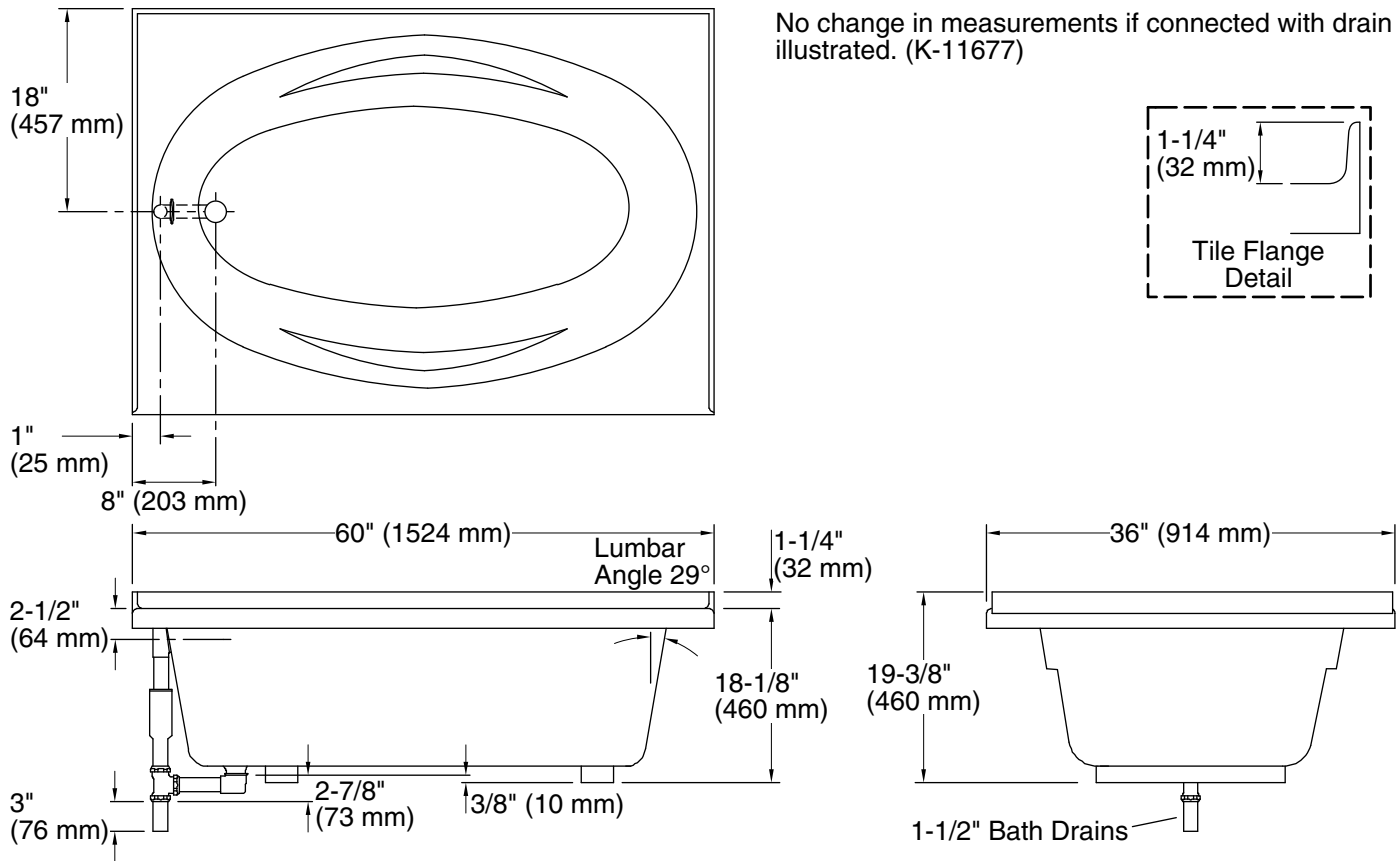

Features

- Oval-shaped basin creates a graceful and spacious bathing experience.
- Molded lumbar support and armrests offer extra comfort while bathing.
- Integral flange helps prevent water from seeping behind wall and simplifies alcove installation.

Color	Code	Description
	0	White
	96	Biscuit
	47	Almond

No change in measurements if connected with drain illustrated. (K-11677)

Technical Information

All product dimensions are nominal.

Installation:	Three-wall alcove
Drain location:	Left
Basin area, bottom:	46" x 15" (1168 mm x 381 mm)
Basin area, top:	55" x 25" (1397 mm x 635 mm)
Weight:	43 lbs (19.5 kg)
Minimum floor load:	80 lbs/ft ² (390.6 kg/m ²)
Water depth:	14" (356 mm)
Water capacity:	57 gal (215.8 L)
Cutout:	Drop-in, 58-1/2" x 34-1/2" (1486 mm x 876 mm)
Minimum flat for door:	2-3/4" (69 mm)

Notes

Measure your actual product for rough-in details. Install this product according to the installation instructions.

The hot water supply should be 70% of the capacity of the bath or greater. Installations will vary.