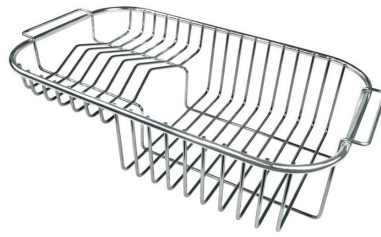

HPDE Chopping board 8657 001

HPDE Twin chopping board 8644 101

Iroko-wood chopping board with stainless steel colander 8644 042

Iroko-wood sliding chopping board 8644 041

Iroko-wood twin chopping board 8644 004

Stainless steel plate rack 8100 303

White bowl 8153 100

Glass chopping board 8633 300

Graters kit with ring-holder and food collection tray 8159 101

Iroko-wood chopping board 8647 000

Iroko-wood sliding chopping board 8643 000

Stainless steel basket 8611 000

Stainless steel plate rack 8100 301

WARNING:

The accessories 8159101, 8100303,8151000 are only usable in combination with 8644101

RECOMMENDED PAIRINGS

Mixer Tap 1/2 Circle 8480 000