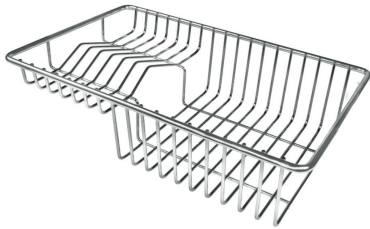

Small radius Bowls with squared shapes with a modern design and an increased capacity, for a minimal aesthetics connected with an extreme praticity.

TECHNICAL DATA

OPTIONAL ACCESSORIES

Glass chopping board 8631 300

HPDE Chopping board 8657 001

HPDE Twin chopping board 8644 101

Iroko-wood chopping board with stainless steel colander 8644 042

Iroko-wood sliding chopping board 8644 041

Iroko-wood twin chopping board 8644 004

Stainless steel plate rack 8100 303

White bowl 8153 100

Glass chopping board 8633 300

Graters kit with ring-holder and food collection tray 8159 101

Iroko-wood chopping board 8647 000

Iroko-wood sliding chopping board 8643 000