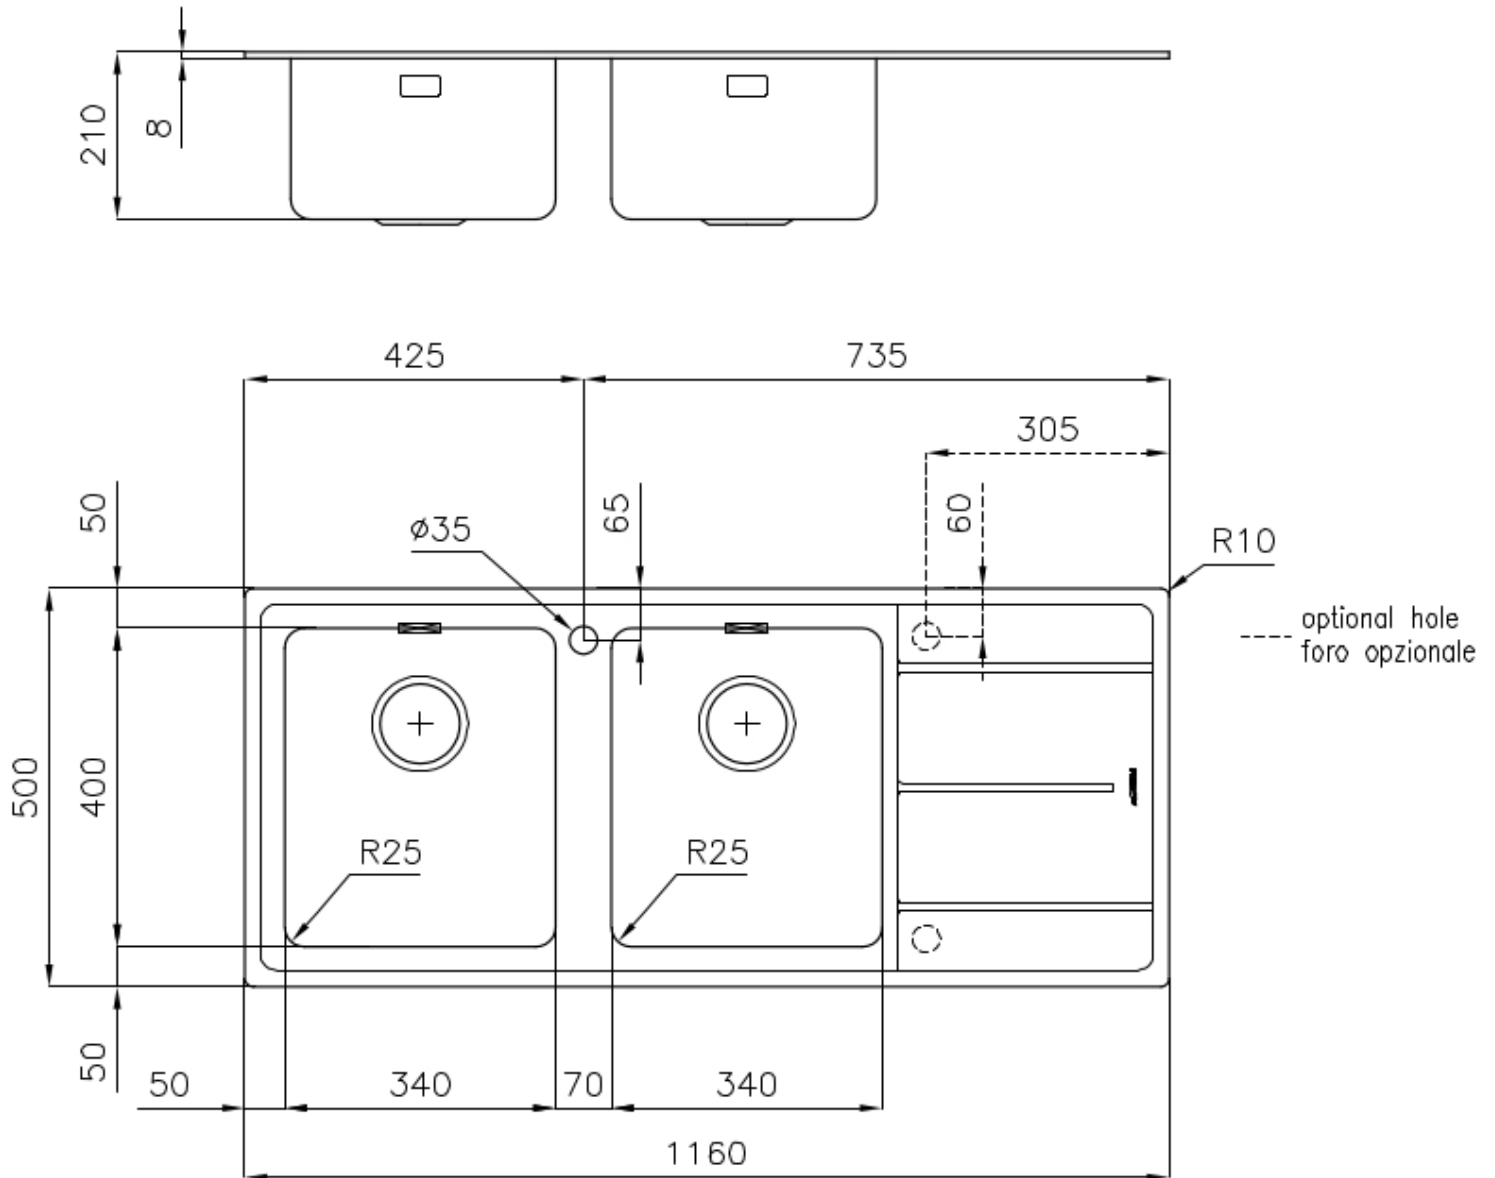

TECHNICAL DATA

OPTIONAL ACCESSORIES