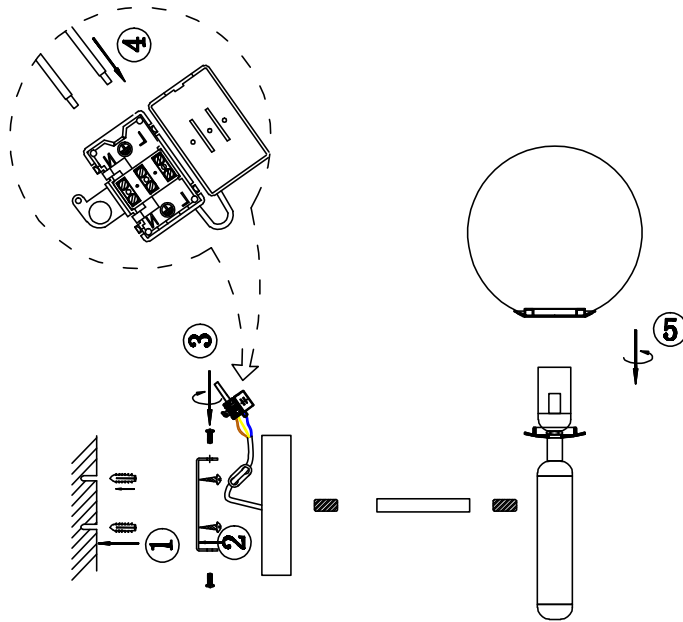

FREYA
TRADITION OF QUALITY

Instruction

FR5124WL-01BS

1 x E14 (40W)

Model: FR5124WL-01BS
Collection: Modern
Series: Zelda

Wall Lamps