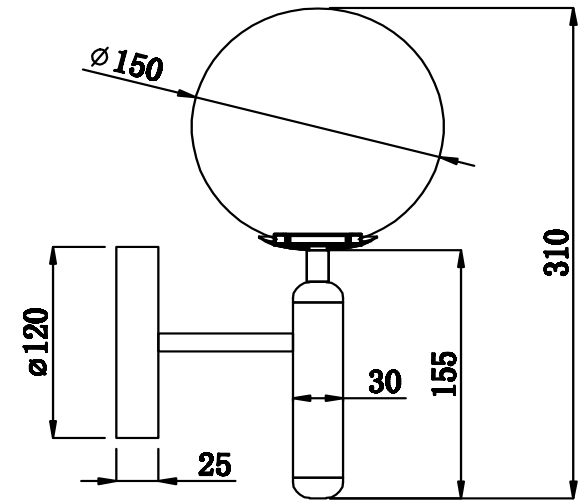

FREYA
TRADITION OF QUALITY

Instruction

FR5124WL-01BS

1 x E14 (40W)

Model: FR5124WL-01BS
Collection: Modern
Series: Zelda

Wall Lamps