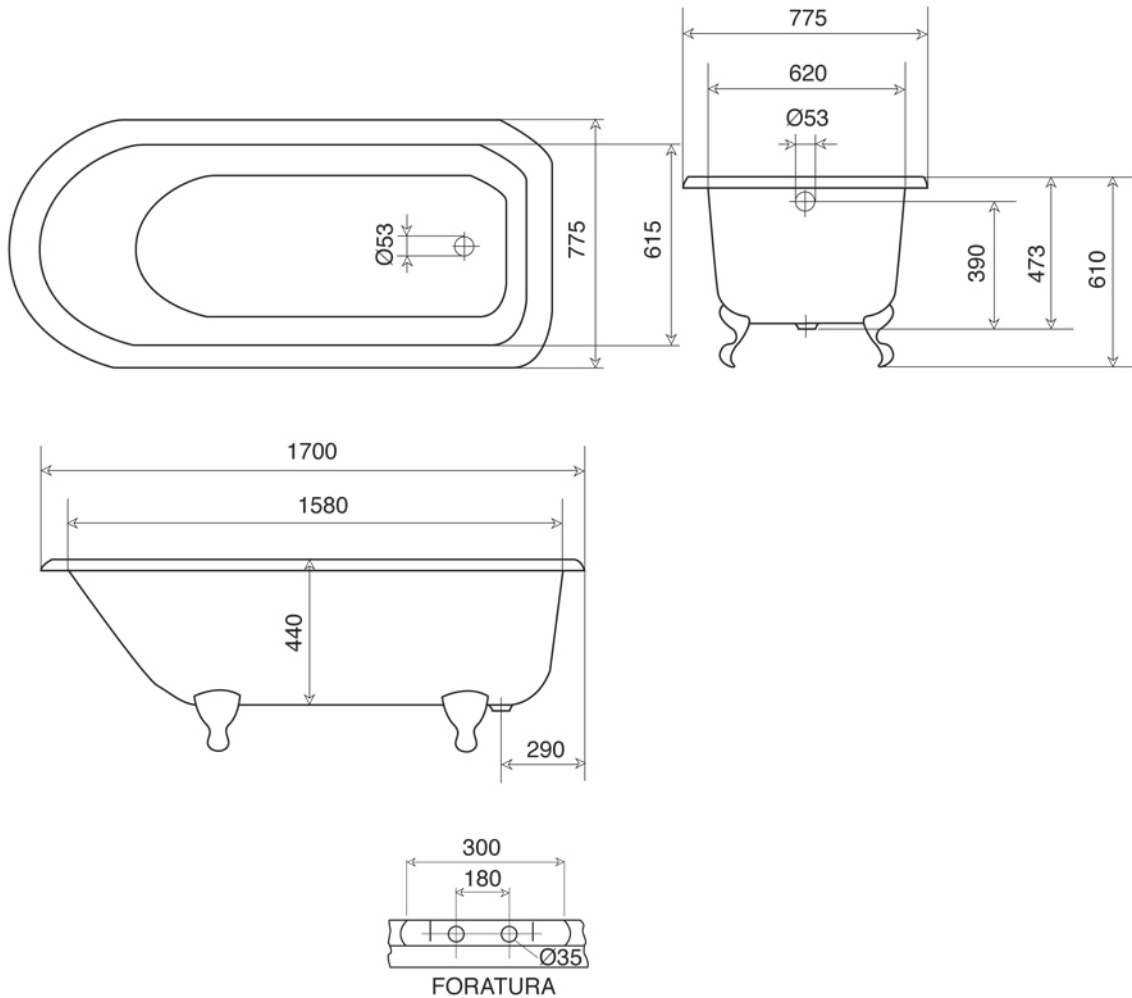

CAST IRON BATHTUB Collection	
Code	Description
9150	Cast iron bathtub 1540x770 (Kg. 117 - Lt 200) Without tap holes, external unfinished

Verona - Italy
 tel. +39 045 8006917
 fax. +39 045 8020111
 gentry-home.com

CAST IRON BATHTUB Collection	
Code	Description
9149 9151	Cast iron bathtub 1700x770 (Kg. 131 - Lt 225) With tap holes, external unfinished Without tap holes, external unfinished
9160 9163 9161-C 9162-I/N/O/OR 9162-B/ND/R	Set cast iron Feet Unfinished White Chrome Incalux, Nickel, Dark Gold, Rose Gold Bronze, Dark Nickel, Copper
103 105 106 107	External painting External painting White External painting RAL Gold leaf decoration Silver leaf decoration

GH
GENTRY HOME

Verona - Italy
tel. +39 045 8006917
fax. +39 045 8020111
gentry-home.com

CAST IRON BATHTUB Collection	
Code	Description
0190-C 0191-I/N/O/OR 0191-B/ND/R	<p>Exposed bath waste with drain stopper chain and overflow with exposed pipes for floor connector and siphon</p> <p>Chrome Incalux, Nickel, Dark Gold, Rose Gold Bronze, Dark Nickel, Copper</p>