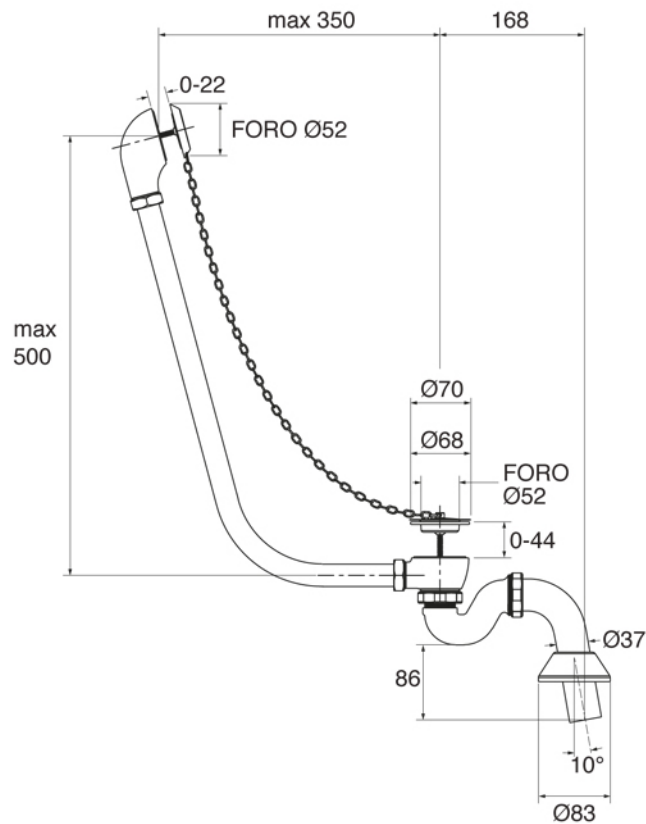

CAST IRON BATHTUB Collection	
Code	Description
9150	Cast iron bathtub 1540x770 (Kg. 117 - Lt 200) Without tap holes, external unfinished

Verona - Italy
 tel. +39 045 8006917
 fax. +39 045 8020111
 gentry-home.com

CAST IRON BATHTUB Collection	
Code	Description
9149 9151	Cast iron bathtub 1700x770 (Kg. 131 - Lt 225) With tap holes, external unfinished Without tap holes, external unfinished
9160 9163 9161-C 9162-I/N/O/OR 9162-B/ND/R	Set cast iron Feet Unfinished White Chrome Incalux, Nickel, Dark Gold, Rose Gold Bronze, Dark Nickel, Copper
103 105 106 107	External painting External painting White External painting RAL Gold leaf decoration Silver leaf decoration

GH
GENTRY HOME

Verona - Italy
tel. +39 045 8006917
fax. +39 045 8020111
gentry-home.com

CAST IRON BATHTUB Collection	
Code	Description
0190-C 0191-I/N/O/OR 0191-B/ND/R	<p>Exposed bath waste with drain stopper chain and overflow with exposed pipes for floor connector and siphon</p> <p>Chrome Incalux, Nickel, Dark Gold, Rose Gold Bronze, Dark Nickel, Copper</p>