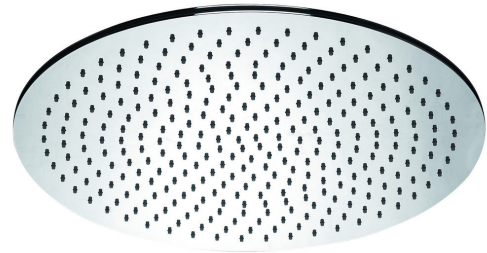

## MA050

Description

Round showerhead Ø490 mm

Box Dimensions

556x565x99 mm

Weight

8.7 kg

Finishes

- **CC**  
CHROME
- **PL**  
PLATINUM
- **SS**  
BRUSHED  
NICKEL
- **ON**  
NATURAL  
BRASS
- **BO**  
MATT  
WHITE
- **NP**  
MATT  
BLACK
- **CF**  
BLACK  
CHROME
- **CS**  
BRUSHED  
BLACK  
CHROME
- **II**  
PALE  
GOLD
- **IS**  
BRUSHED  
PALE GOLD
- **RS**  
ROSE  
GOLD
- **SR**  
BRUSHED  
ROSE GOLD
- **OO**  
GOLD
- **OS**  
BRUSHED  
GOLD
- **RR**  
ANTIQUÉ  
COPPER
- **BB**  
ANTIQUÉ  
BRONZE

Dimensions

Cartridge

-

Threaded fitting

**G1/2" Female**

Aerator

-

Flow Rate (+/-10%)