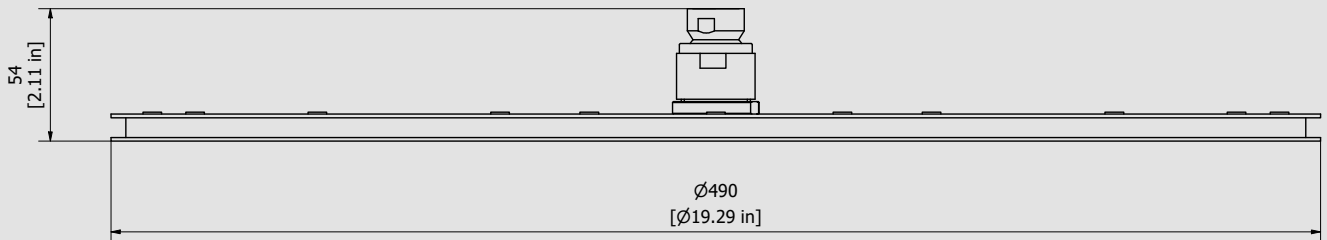

## MA050

Description

Round showerhead Ø490 mm

Box Dimensions

556x565x99 mm

Weight

8.7 kg

Finishes

Dimensions

Cartridge

-

Threaded fitting

**G1/2" Female**

Aerator

-

Flow Rate (+/-10%)