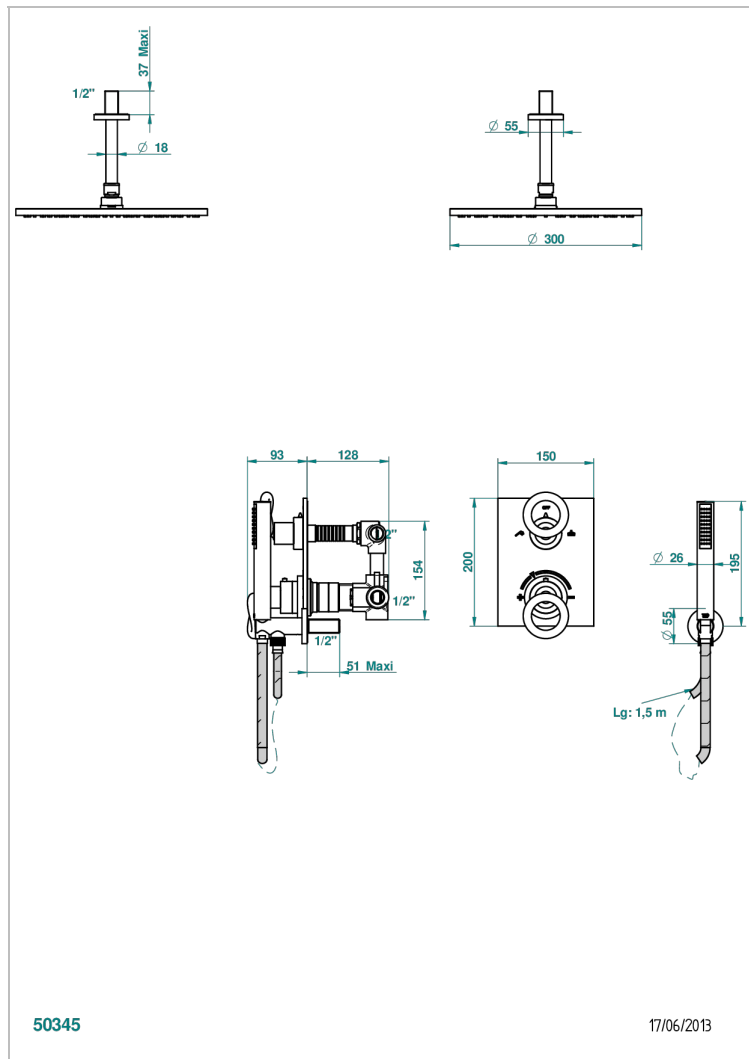

СЕРИЯ "О"

G4P-5500TP

THG
PARIS

WALL MOUNTED THERMOSTATIC SHOWER MIXER WITH WALL OUTLET, HOSE, HANDSHOWER, SHOWERARM AND HANDSHOWER Ø 300 MM WITH EASYCLEAN SYSTEM

50345

17/06/2013

ХАРАКТЕРИСТИКИ

- Серия "О"
- WALL MOUNTED THERMOSTATIC SHOWER MIXER WITH WALL OUTLET, HOSE, HANDSHOWER, SHOWERARM AND HANDSHOWER Ø 300 MM WITH EASYCLEAN SYSTEM