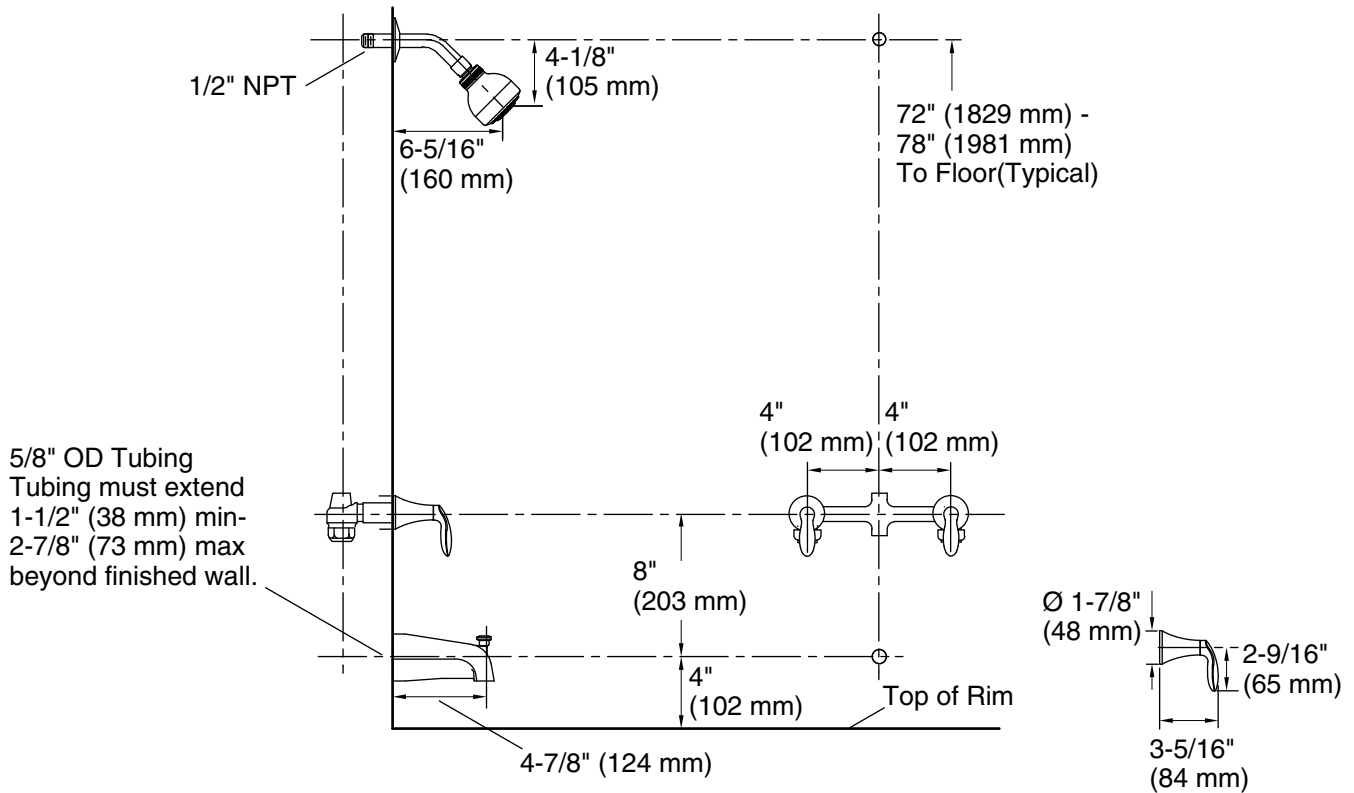

### Features

- 4-7/8" (124 mm) diverter spout with slip-fit connection.
- Reversible 1/2" quarter-turn washerless ceramic disc valves.
- Lever handles.
- Includes showerhead with arm and flange.

### Technical Information

All product dimensions are nominal.