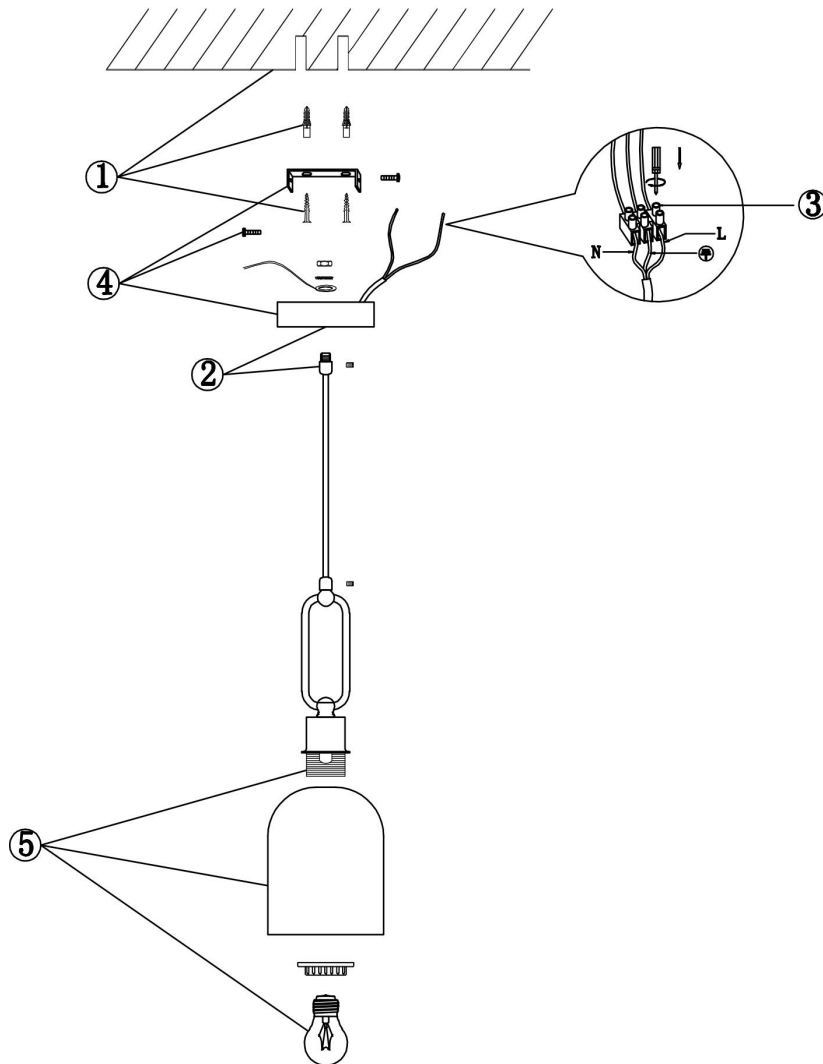

# Instruction

FR5178PL-01N

1xE27 60W

Model: FR5178PL-01N

Collection: Modern

Pendant Lamps