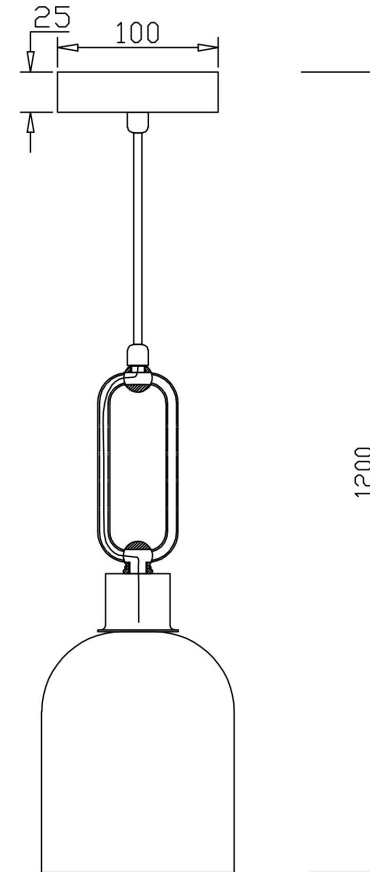

# Instruction

FR5178PL-01N

1xE27 60W

Model: FR5178PL-01N

Collection: Modern

Pendant Lamps