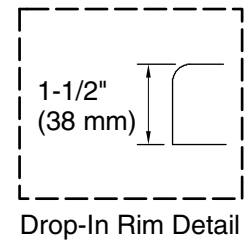

Color	Code	Description
	0	White
	96	Biscuit
	47	Almond

No change in measurements if connected with drain illustrated. (K-11677)

 Recommended Faucet Location

Technical Information

All product dimensions are nominal.

Installation:	Drop-in
Drain location:	End
Basin area, bottom:	41" x 20-1/2" (1041 mm x 521 mm)
Basin area, top:	53-1/2" x 32-1/8" (1359 mm x 816 mm)
Weight:	80 lbs (36.3 kg)
Minimum floor load:	35 lbs/ft ² (170.9 kg/m ²)
Water depth:	15" (381 mm)
Water capacity:	57 gal (215.8 L)
Cutout:	Drop-in, 58-1/2" x 40-1/2" (1486 mm x 1029 mm)
Minimum flat for door:	3-1/4" (83 mm)