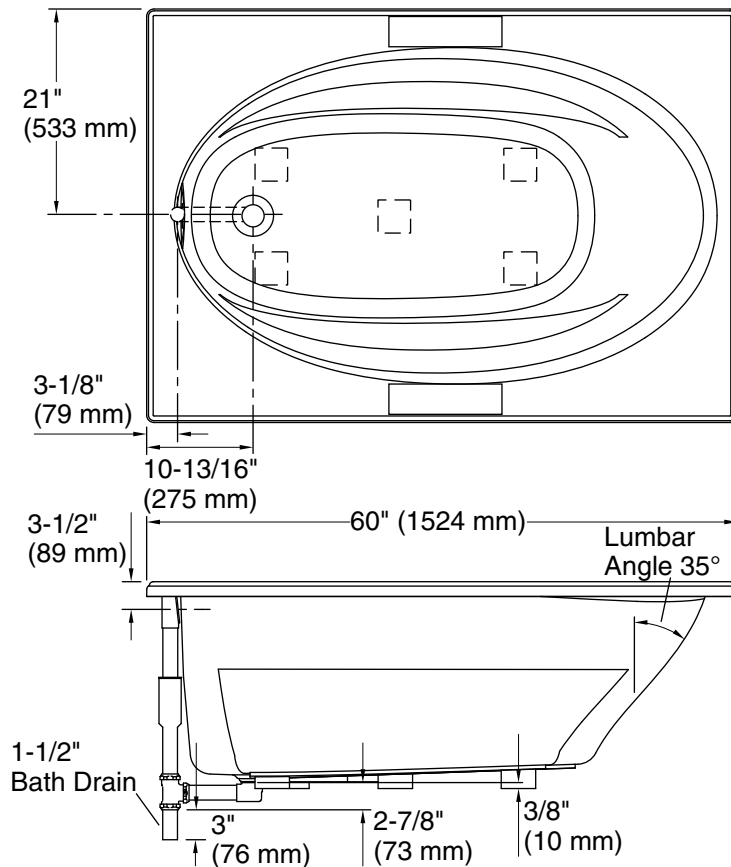

Color	Code	Description
	0	White
	96	Biscuit
	47	Almond

No change in measurements if connected with drain illustrated. (K-11677)

 Recommended Faucet Location

Technical Information

All product dimensions are nominal.

Installation:	Drop-in
Drain location:	End
Basin area, bottom:	41" x 20-1/2" (1041 mm x 521 mm)
Basin area, top:	53-1/2" x 32-1/8" (1359 mm x 816 mm)
Weight:	80 lbs (36.3 kg)
Minimum floor load:	35 lbs/ft ² (170.9 kg/m ²)
Water depth:	15" (381 mm)
Water capacity:	57 gal (215.8 L)
Cutout:	Drop-in, 58-1/2" x 40-1/2" (1486 mm x 1029 mm)
Minimum flat for door:	3-1/4" (83 mm)

Notes

Measure your actual product for rough-in details. Install this product according to the installation instructions.

The hot water supply should be 70% of the capacity of the bath or greater. Installations will vary.