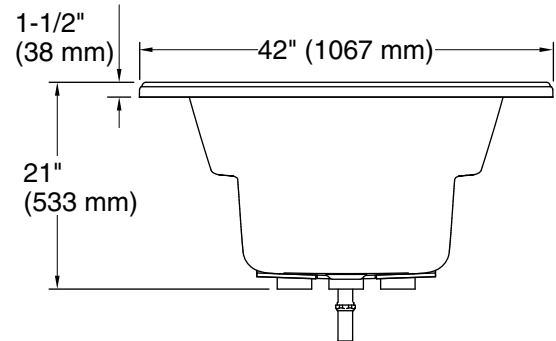

Color	Code	Description
	0	White
	96	Biscuit
	47	Almond

No change in measurements if connected with drain illustrated. (K-11677)

 Recommended Faucet Location

Technical Information

All product dimensions are nominal.

Installation:	Drop-in
Drain location:	End
Basin area, bottom:	41" x 20-1/2" (1041 mm x 521 mm)
Basin area, top:	53-1/2" x 32-1/8" (1359 mm x 816 mm)
Weight:	80 lbs (36.3 kg)
Minimum floor load:	35 lbs/ft ² (170.9 kg/m ²)
Water depth:	15" (381 mm)
Water capacity:	57 gal (215.8 L)
Cutout:	Drop-in, 58-1/2" x 40-1/2" (1486 mm x 1029 mm)
Minimum flat for door:	3-1/4" (83 mm)