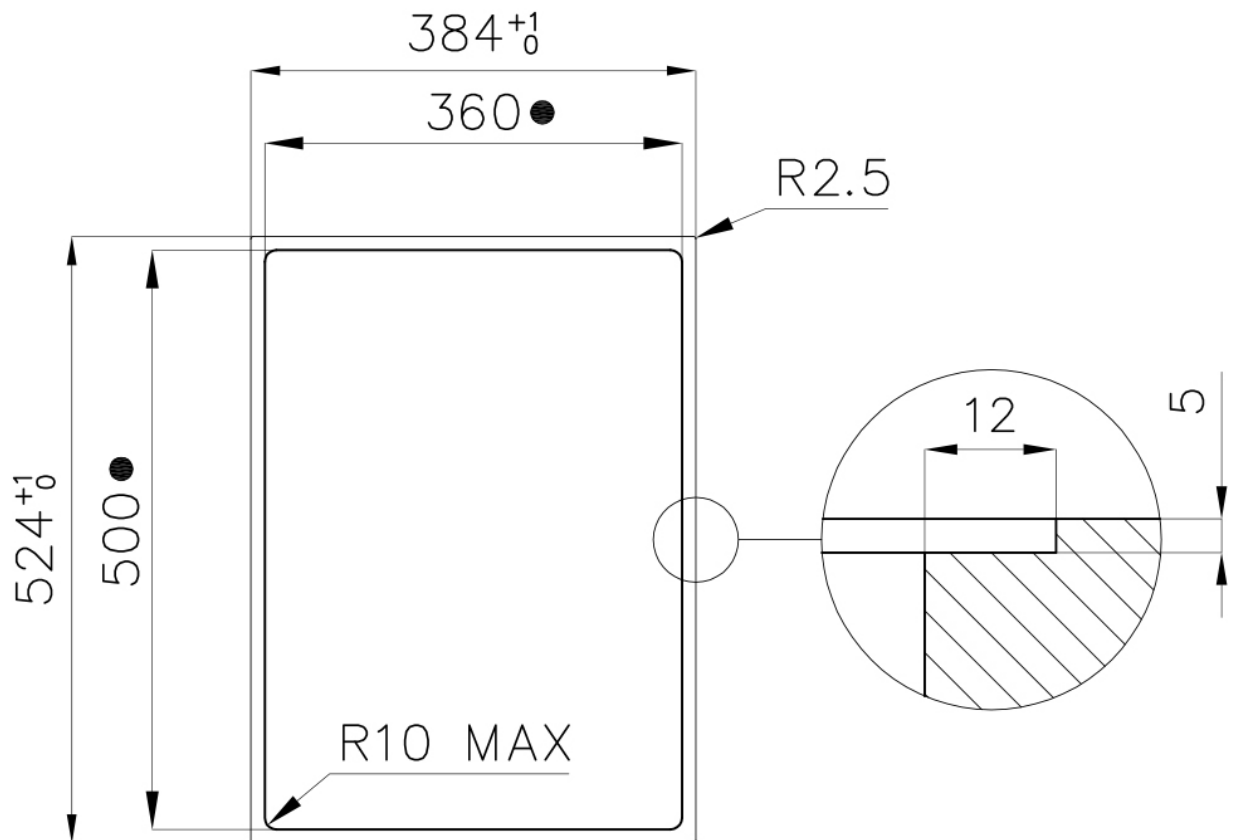

Cooker hob S4000 Domino Induction 7341 655

Cooker hobs

Code: 7341 655

DETAILS

Coloring	Black
Material	Ceramic glass
Edge/Installation Type	Vertical edge - for flush-mount or over-mount installation
Dimensions	380x520 mm
Base size	38cm
Heating element	Two zones
Built-in hole	View technical data sheet (for all Flush-mount / Top-mount models and Under-mount models)
Total power	3.700 W
Up	180x220 mm-2.100 (2.600)* (3.700)** W

AUTOMATIC BRIDGE

When a pot invades 2 different zones, it activates the Bridge function automatically.

Bridge zone

The new hobs with Bridge function allow to associate two zones forming a single extended cooking zone for pots of large size, or for more than one cooking simultaneously, with maximum flexibility in pot positioning. With the additional Double Booster feature provided by all Bridge hobs, the exceptional 3700 W power can be concentrated on a single plate or made available uniformly over the enlarged area.

TECHNICAL DATA

Cut out size
Dimensioni per foratura top

- Built-in cut out for FTS – Foratura per installazione FTS

GALLERY

OPTIONAL ACCESSORIES

Induction Pro - Cookware set -
8pcs 8210 008

Spacer for Domino elements
8320 000