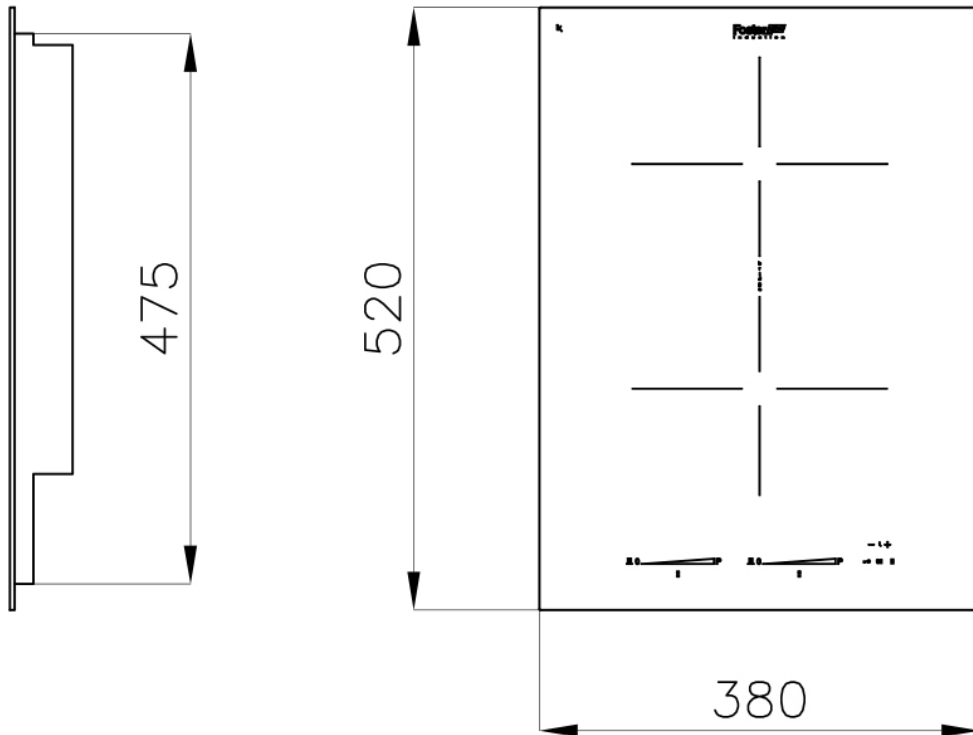

Cooker hob S4000 Domino Induction 7341 655

Cooker hobs

Code: 7341 655

DETAILS

Coloring	Black
Material	Ceramic glass
Edge/Installation Type	Vertical edge - for flush-mount or over-mount installation
Dimensions	380x520 mm
Base size	38cm
Heating element	Two zones
Built-in hole	View technical data sheet (for all Flush-mount / Top-mount models and Under-mount models)
Total power	3.700 W
Up	180x220 mm-2.100 (2.600)* (3.700)** W

TECHNICAL DATA

Cut out size
Dimensioni per foratura top

- Built-in cut out for FTS – Foratura per installazione FTS

GALLERY

OPTIONAL ACCESSORIES

Induction Pro - Cookware set -
8pcs 8210 008

Spacer for Domino elements
8320 000