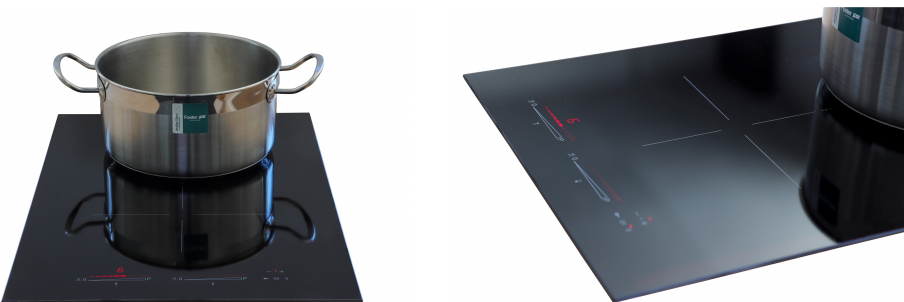

AUTOMATIC BRIDGE

When a pot invades 2 different zones, it activates the Bridge function automatically.

Bridge zone

The new hobs with Bridge function allow to associate two zones forming a single extended cooking zone for pots of large size, or for more than one cooking simultaneously, with maximum flexibility in pot positioning. With the additional Double Booster feature provided by all Bridge hobs, the exceptional 3700 W power can be concentrated on a single plate or made available uniformly over the enlarged area.

TECHNICAL DATA

Cut out size
Dimensioni per foratura top

- Built-in cut out for FTS – Foratura per installazione FTS

GALLERY

OPTIONAL ACCESSORIES

Induction Pro - Cookware set -
8pcs 8210 008

Spacer for Domino elements
8320 000