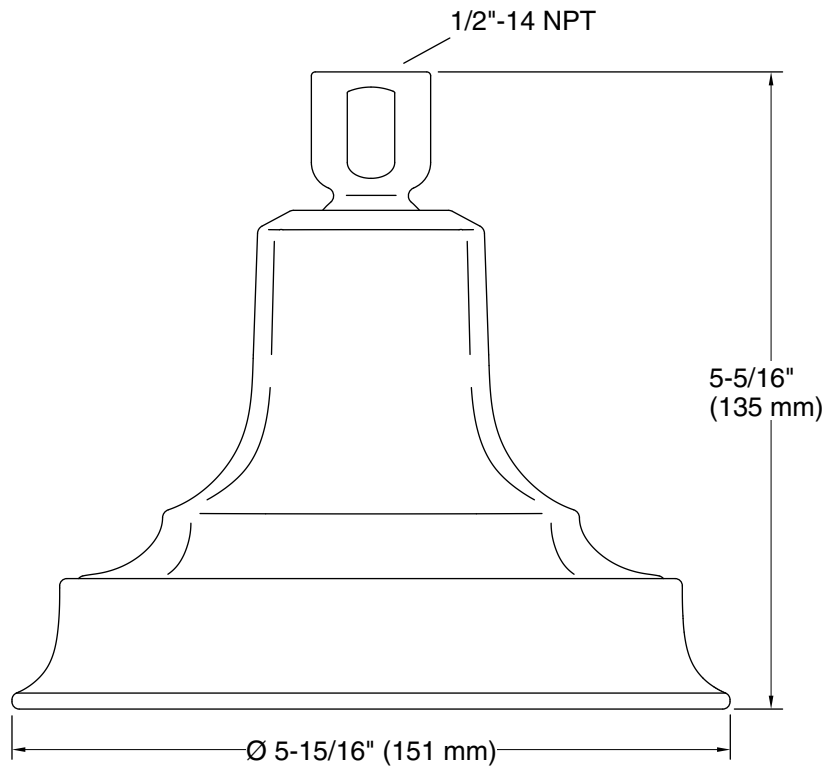

Installation

- 1/2" - 14 NPT connection.

Recommended Products/Accessories

- K-16280 Shower Arm and Flange
- K-16281 Shower arm
- K-23723 Faucet cleaner

Codes/Standards

- ASME A112.18.1/CSA B125.1
- DOE - Energy Policy Act 1992

Technical Information

All product dimensions are nominal.

Showerhead/Body Spray:

Rated maximum flow: 2.5 gal/min (9.5 l/min)

Notes

Install this product according to the installation guide.