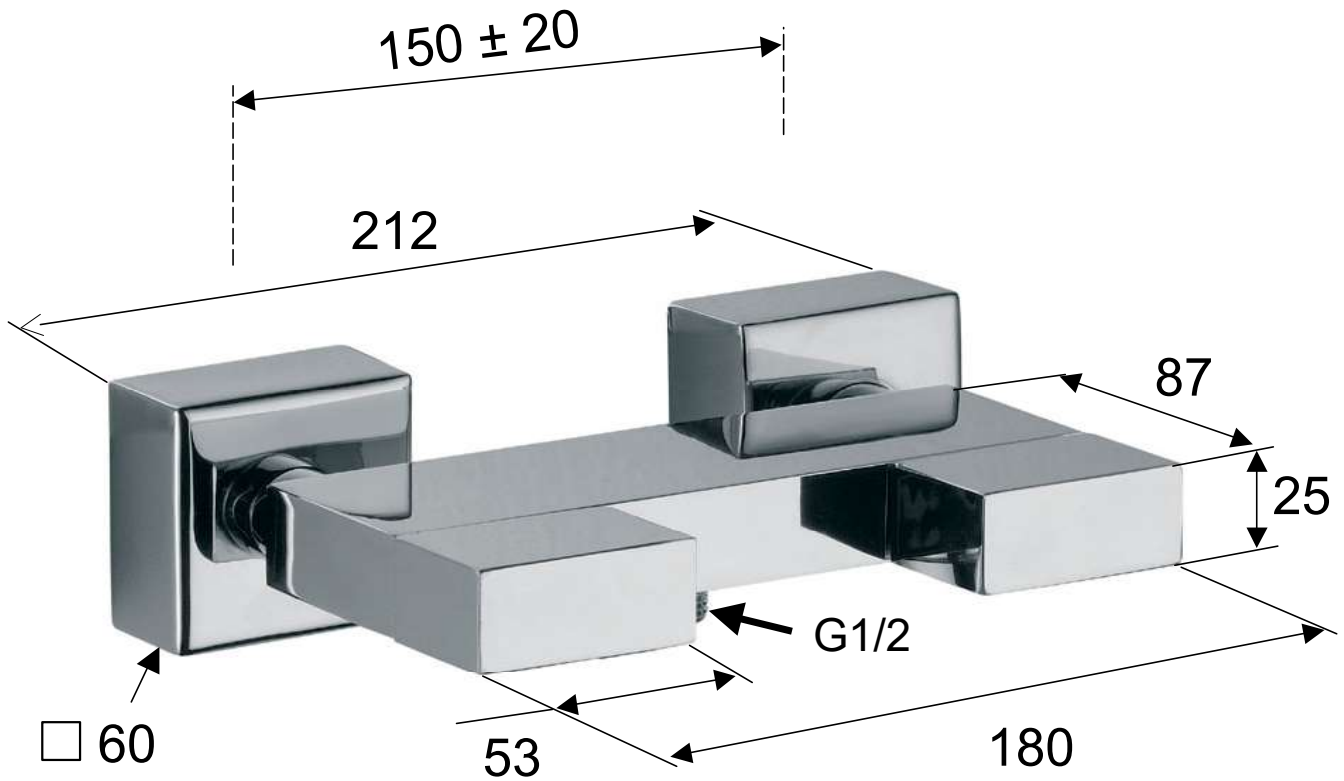

DANIEL

SCHEDA TECNICA TECHNICAL FEATURES

ART. COD.

W4433

MATERIALI / MATERIALS

OTTONE CROMATO / CHROME PLATED BRASS

CROMATURA / CHROME PLATING

UNI EN 248