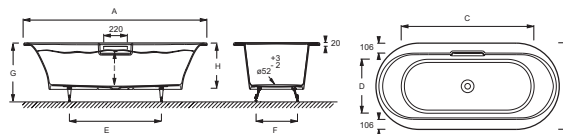

CE6D038

Collection: VOLUTE

Finish*:

00 - White

Main features:

Features

- **DIMENSIONS:** 180 x 80 cm
- **MATERIAL:** Cast iron
- **VOLUME (L):** 230/160
- **FOOT HEIGHT:** 9.1
- **PRODUCT INCLUDED:** (Built-in waste (99314T), set of 4 adjustable feet (E4113), trap and connection kit (E75307) included)
- **STEP:** Not supplied
- **OPTIONAL COORDINATING PANEL:** No
- **BATH WELL LENGTH:** 133 cm
- **TWO-PERSON BATH:** Yes
- **GUARANTEE:** 25 years
- **WEIGHT:** 139 kg
- **INSTALLATION TYPE:** Drop-in
- **SHAPE:** Oval
- **WASTE DIAMETER:** 5,2 cm
- **FEET:** Supplied
- **WASTE :** Supplied
- **OPTIONAL COORDINATING BATHTHSCREEN:** No
- **BATH WELL WIDTH:** 50 cm
- **CAN BE EQUIPPED WITH A WHIRLPOOL SYSTEM:** No

Optional products

- E6757

Technical drawing

Mm	ESD006	ESD027	ESD038
A	1600	1700	1800
B	750	800	800
C	1160	1230	1330
D	470	500	500
E	750	850	950
F	370	390	390
G	530	560	560
H	400	430	430
I	309	340	340

Product Specification: Cast iron bath 180 x 80 cm. CE6D038. Collection: VOLUTE. DIMENSIONS: 180 x 80 cm. WEIGHT: 139 kg. MATERIAL: Cast iron. INSTALLATION TYPE: Drop-in. VOLUME (L): 230/160. SHAPE: Oval. FOOT HEIGHT: 9.1. WASTE DIAMETER: 5,2 cm. PRODUCT INCLUDED: (Built-in waste (99314T), set of 4 adjustable feet (E4113), trap and connection kit (E75307) included). FEET: Supplied. STEP: Not supplied. WASTE : Supplied. OPTIONAL COORDINATING PANEL: No. OPTIONAL COORDINATING BATHTHSCREEN: No. BATH WELL LENGTH: 133 cm. BATH WELL WIDTH: 50 cm. TWO-PERSON BATH: Yes. CAN BE EQUIPPED WITH A WHIRLPOOL SYSTEM: No. GUARANTEE: 25 years.