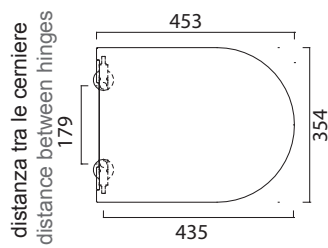

# COPRIVASO SOFT-CLOSE

**CATALANO**  
THE ESSENCE OF CERAMICS

cod. 5SCSTF000

Sedile soft-close in resina inalterabile.  
Soft-close Seat-cover made of unalterable resin.  
WC-Sitz SoftClose aus beständigem Harz.