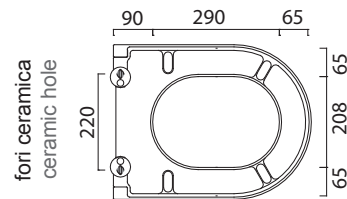

# COPRIVASO SOFT-CLOSE

**CATALANO**  
THE ESSENCE OF CERAMICS

cod. 5SCSTF000

Sedile soft-close in resina inalterabile.  
Soft-close Seat-cover made of unalterable resin.  
WC-Sitz SoftClose aus beständigem Harz.