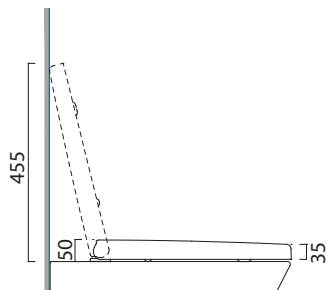

# COPRIVASO SOFT-CLOSE

**CATALANO**  
THE ESSENCE OF CERAMICS

cod. 5SCSTF000

Sedile soft-close in resina inalterabile.  
Soft-close Seat-cover made of unalterable resin.  
WC-Sitz SoftClose aus beständigem Harz.