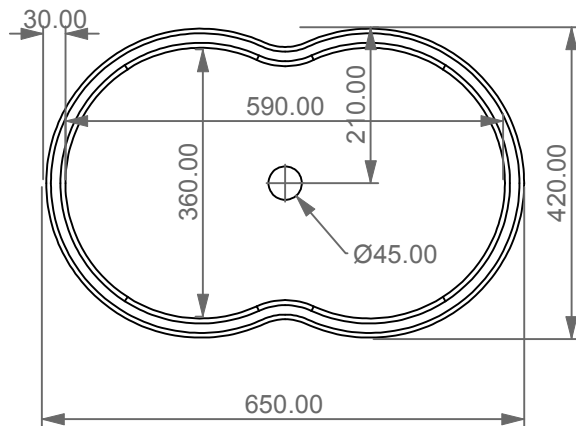

FRONT

LEFT

SECTION

TOP

Lavabo Time cm 65 da appoggio senza foro  
Time countertop Washbasin cm 65 no hole

<p>Designation</p> <p>Lavabo Time cm 65 da appoggio senza foro Time countertop Washbasin cm 65 no hole</p>	
<p>Scale</p> <p>1:10</p>	<p>This drawing including the respectedata may neither be duplicated nor modified nor altered without the consent of GSG Ceramic Design. The use of the data/technical drawings take place at users own risk and under exclusion of any liability of GSG Ceramic Design.</p>
<p>cod. TILAVFS65</p>	<p>The dimensions are not binding; products are subject to changes. Measurement shown may be subjected to small variations or are indicative.</p>

Guida all'installazione dei lavabi d'appoggio centro-piano.

Serie: EASY - ZENITH - LIKE - TOUCH - BOX - TIME - RING - FLUT

*Installation guide for free standing countertop washbasins.*

*Series: EASY - ZENITH - LIKE - TOUCH - BOX - TIME - RING - FLUT*