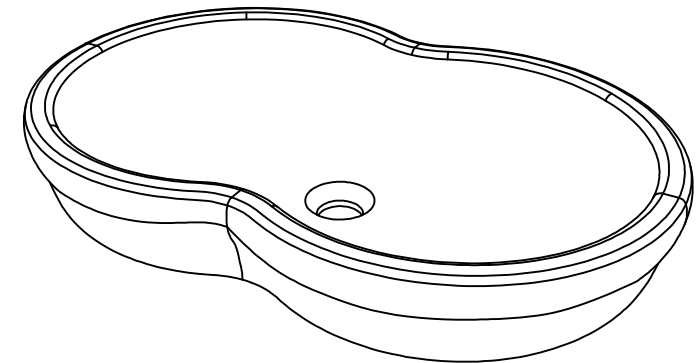

FRONT

LEFT

SECTION

TOP

Lavabo Time cm 65 da appoggio senza foro  
Time countertop Washbasin cm 65 no hole

<p>Designation</p> <p>Lavabo Time cm 65 da appoggio senza foro Time countertop Washbasin cm 65 no hole</p>	
<p>Scale</p> <p>1:10</p>	<p>This drawing including the respectedata may neither be duplicated nor modified nor altered without the consent of GSG Ceramic Design. The use of the data/technical drawings take place at users own risk and under exclusion of any liability of GSG Ceramic Design.</p>
<p>cod. TILAVFS65</p>	<p>The dimensions are not binding; products are subject to changes. Measurement shown may be subjected to small variations or are indicative.</p>

Guida all'installazione dei lavabi d'appoggio centro-piano.

Serie: EASY - ZENITH - LIKE - TOUCH - BOX - TIME - RING - FLUT

*Installation guide for free standing countertop washbasins.*

*Series: EASY - ZENITH - LIKE - TOUCH - BOX - TIME - RING - FLUT*