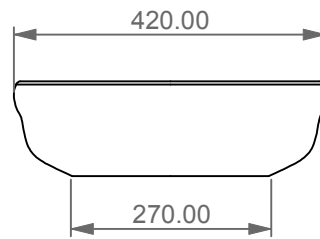

FRONT

LEFT

SECTION

TOP

Lavabo Time cm 65 da appoggio senza foro  
Time countertop Washbasin cm 65 no hole

<p>Designation</p> <p>Lavabo Time cm 65 da appoggio senza foro Time countertop Washbasin cm 65 no hole</p>	
<p>Scale</p> <p>1:10</p>	<p>This drawing including the respectedata may neither be duplicated nor modified nor altered without the consent of GSG Ceramic Design. The use of the data/technical drawings take place at users own risk and under exclusion of any liability of GSG Ceramic Design.</p>
<p>cod. TILAVFS65</p>	<p>The dimensions are not binding; products are subject to changes. Measurement shown may be subjected to small variations or are indicative.</p>

Guida all'installazione dei lavabi d'appoggio centro-piano.

Serie: EASY - ZENITH - LIKE - TOUCH - BOX - TIME - RING - FLUT

*Installation guide for free standing countertop washbasins.*

*Series: EASY - ZENITH - LIKE - TOUCH - BOX - TIME - RING - FLUT*