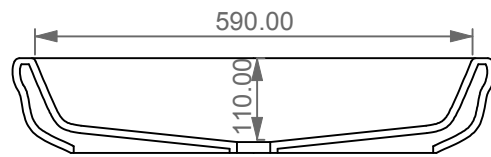

FRONT

LEFT

SECTION

TOP

Lavabo Time cm 65 da appoggio senza foro  
Time countertop Washbasin cm 65 no hole

<p>Designation</p> <p>Lavabo Time cm 65 da appoggio senza foro Time countertop Washbasin cm 65 no hole</p>	
<p>Scale</p> <p>1:10</p>	<p>This drawing including the respectedata may neither be duplicated nor modified nor altered without the consent of GSG Ceramic Design. The use of the data/technical drawings take place at users own risk and under exclusion of any liability of GSG Ceramic Design.</p>
<p>cod. TILAVFS65</p>	<p>The dimensions are not binding; products are subject to changes. Measurement shown may be subjected to small variations or are indicative.</p>

Guida all'installazione dei lavabi d'appoggio centro-piano.

Serie: EASY - ZENITH - LIKE - TOUCH - BOX - TIME - RING - FLUT

*Installation guide for free standing countertop washbasins.*

*Series: EASY - ZENITH - LIKE - TOUCH - BOX - TIME - RING - FLUT*