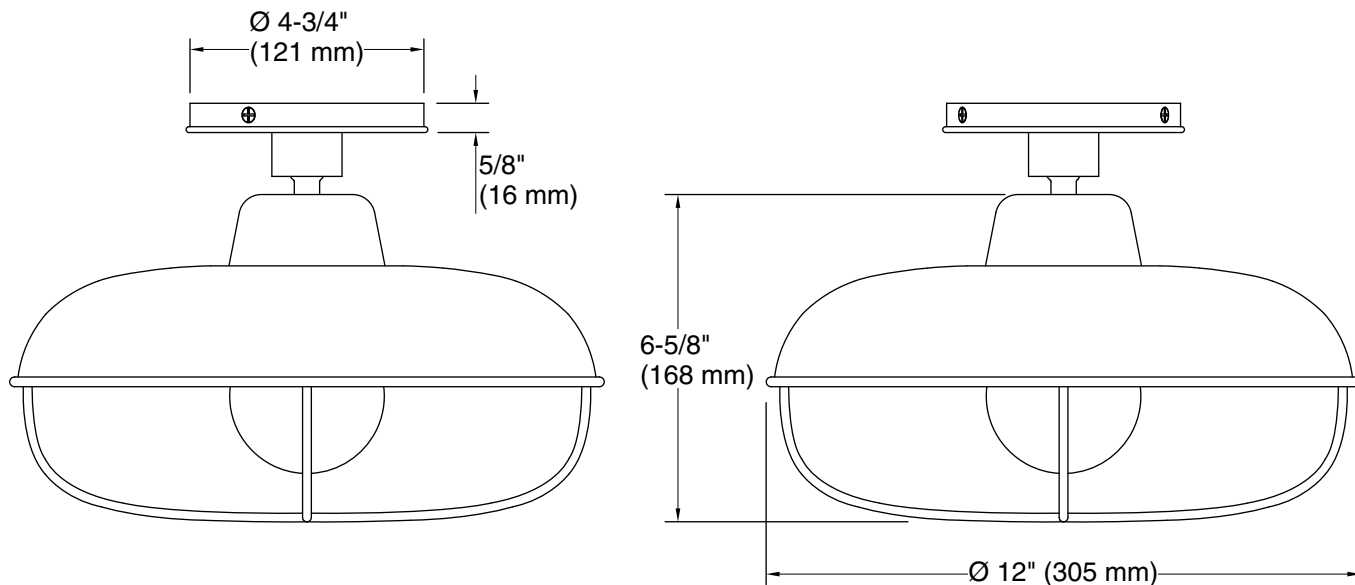

THE BOLD LOOK
OF **KOHLER**®

Required Electrical Service

One circuit required.

Lights: 120 V, 60 Hz

Technical Information

All product dimensions are nominal.

Material: Steel

Number of Lights: 1