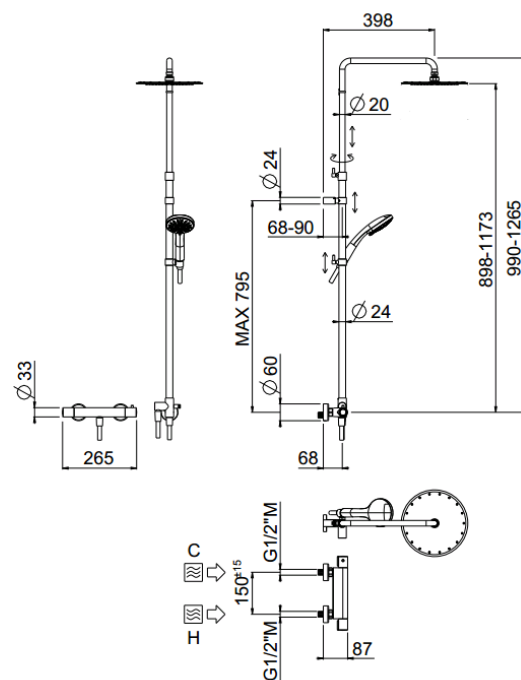

## TECHNICAL INFORMATION

Bridge telescopic shower column with integrated diverter, turning bar with adjustable mounting. One way exposed thermostatic mixer. Non-liming inspectable round ultra-thin shower head Ø240 in chromed stainless steel. ABS non-liming 3 jets shower. Smooth double anti-torsion PVC flexible hose, cm 150. CHROME

## SPARE PARTS

ORIC031  
T°

ORIC021  
vitone  
screw down

## FEATURES

rain jet

central jet

side jet

double anti-torsion

adjustable  
telescopic shower  
column

inspectable  
round

## TECHNICAL DRAWING