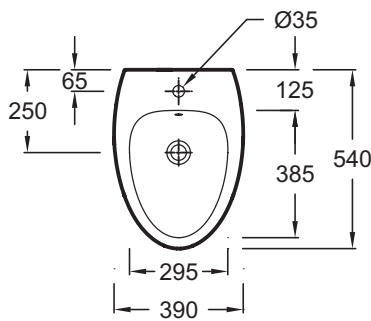

EMD0002

Collection: NOUVELLE VAGUE

Finish*:

00 - White

Main features:

Features

- DIMENSIONS: 54 x 39 cm
- MATERIAL: Ceramic
- HEIGHT: Standard
- PRODUCT INCLUDED: (Tap not included)
- WEIGHT: 17.3 kg
- INSTALLATION TYPE: Wall-hung
- RIM TYPE: Rimless
- TOILET BOWL FIXINGS: Invisible

Consumer benefits

- ESTHETIC: Elegant and discreet, with concealed fixings
- DESIGN: Fluid and contemporary, soft shapes

Technical drawing

Product Specification: Wall-hung bidet. EMD0002. Collection: NOUVELLE VAGUE. DIMENSIONS: 54 x 39 cm. WEIGHT: 17.3 kg. MATERIAL: Ceramic. INSTALLATION TYPE: Wall-hung. HEIGHT: Standard. RIM TYPE: Rimless. PRODUCT INCLUDED: (Tap not included). TOILET BOWL FIXINGS: Invisible.