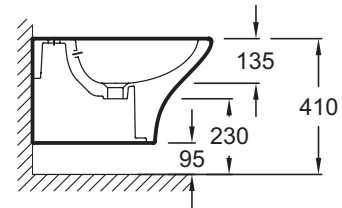

EMD0002

Collection: NOUVELLE VAGUE

Finish*:

00 - White

Main features:

Features

- DIMENSIONS: 54 x 39 cm
- MATERIAL: Ceramic
- HEIGHT: Standard
- PRODUCT INCLUDED: (Tap not included)
- WEIGHT: 17.3 kg
- INSTALLATION TYPE: Wall-hung
- RIM TYPE: Rimless
- TOILET BOWL FIXINGS: Invisible

Consumer benefits

- ESTHETIC: Elegant and discreet, with concealed fixings
- DESIGN: Fluid and contemporary, soft shapes

Technical drawing

Product Specification: Wall-hung bidet. EMD0002. Collection: NOUVELLE VAGUE. DIMENSIONS: 54 x 39 cm. WEIGHT: 17.3 kg. MATERIAL: Ceramic. INSTALLATION TYPE: Wall-hung. HEIGHT: Standard. RIM TYPE: Rimless. PRODUCT INCLUDED: (Tap not included). TOILET BOWL FIXINGS: Invisible.