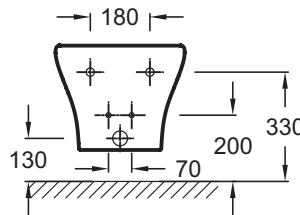

EMD0002

Collection: NOUVELLE VAGUE

Finish*:

00 - White

Main features:

Features

- DIMENSIONS: 54 x 39 cm
- MATERIAL: Ceramic
- HEIGHT: Standard
- PRODUCT INCLUDED: (Tap not included)
- WEIGHT: 17.3 kg
- INSTALLATION TYPE: Wall-hung
- RIM TYPE: Rimless
- TOILET BOWL FIXINGS: Invisible

Consumer benefits

- ESTHETIC: Elegant and discreet, with concealed fixings
- DESIGN: Fluid and contemporary, soft shapes

Technical drawing

Product Specification: Wall-hung bidet. EMD0002. Collection: NOUVELLE VAGUE. DIMENSIONS: 54 x 39 cm. WEIGHT: 17.3 kg. MATERIAL: Ceramic. INSTALLATION TYPE: Wall-hung. HEIGHT: Standard. RIM TYPE: Rimless. PRODUCT INCLUDED: (Tap not included). TOILET BOWL FIXINGS: Invisible.