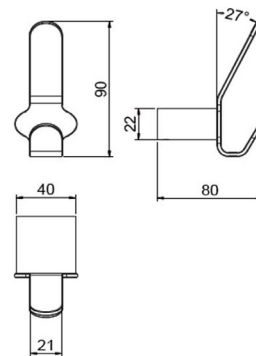

Accessories OMEGA - Hook

Product Information

- Code: 23497
- Kit of product: Hook
- Catalogue: General catalogue
- Family: Omega
- Dimensions: 40 x 90 x 80 mm
- Materials Chrome brass
- Finishes:
 - Shine chrome

Finishes

Shine chrome

Dimensions

40 x 90 x 80 mm