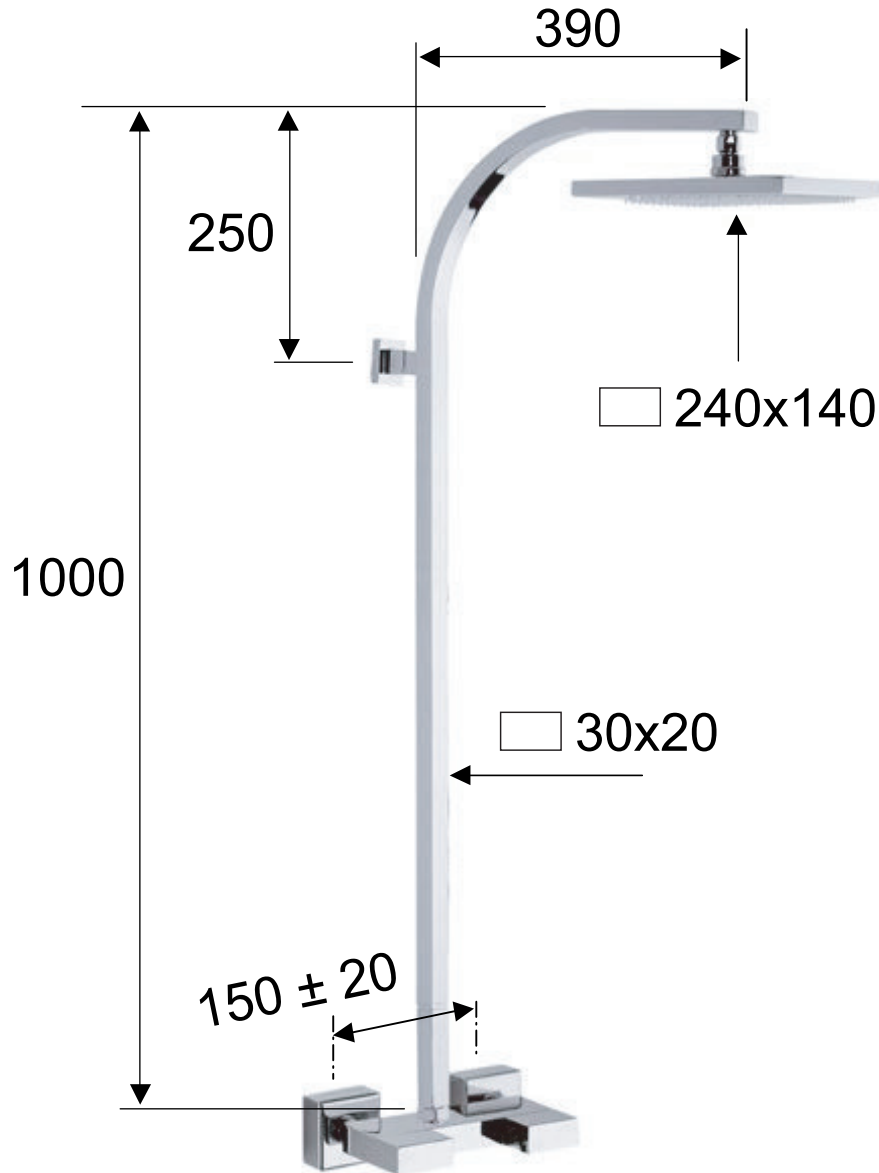

DANIEL

SCHEDA TECNICA TECHNICAL FEATURES

ART. COD.

W4437R

MATERIALI / MATERIALS

OTTONE CROMATO / CHROME PLATED BRASS

CROMATURA / CHROME PLATING

UNI EN 248