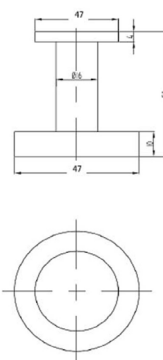

Accessories RHIN HOTEL - Double hook

Product Information

- Code: 14696
- Kit of product: Double hook
- Catalogue: General catalogue
- Family: Rhin Hotel
- Dimensions: 83 x 47 x 55 mm
- Materials Chrome brass
- Finishes:
 - Shine chrome

Finishes

Shine chrome

Dimensions

47 x 47 x 50 mm