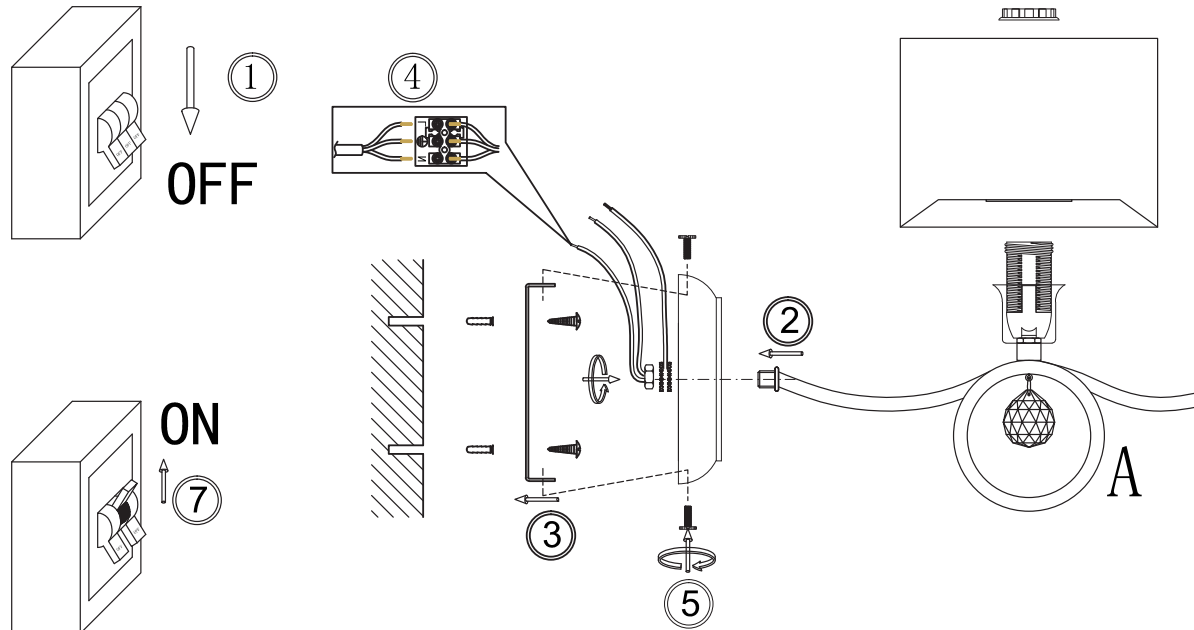

# INSTRUCTION

MODEL: FR5906-WL-01-CH

1 X E14 (40W)

FREYA-LIGHT.COM