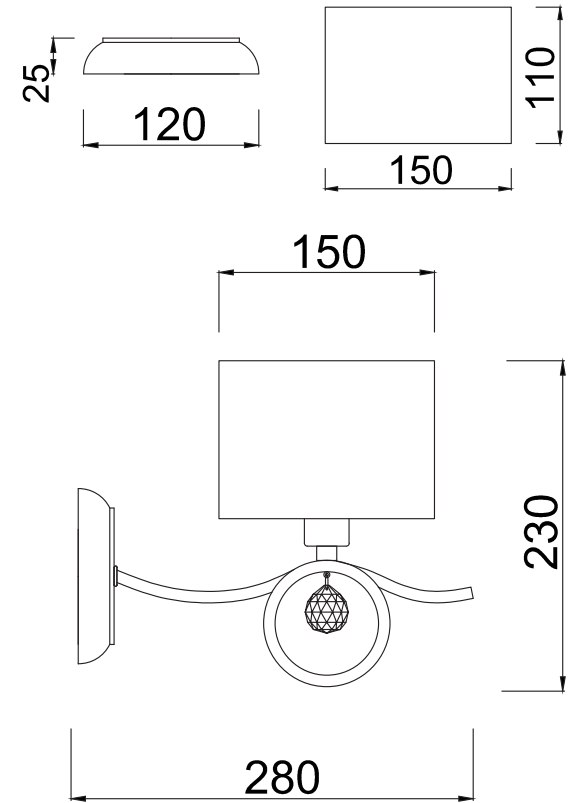

# INSTRUCTION

MODEL: FR5906-WL-01-CH

1 X E14 (40W)

FREYA-LIGHT.COM