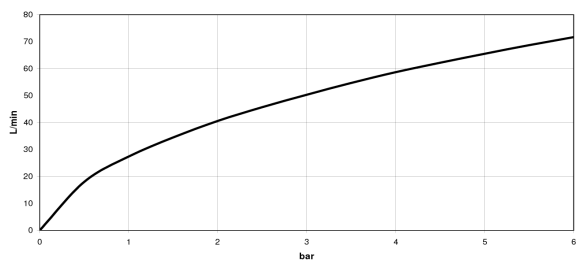

Душ - продукты скрытого монтажа

Переключатель на три положения для скрытого монтажа -

Артикульный номер: 35 104 970 90

график расхода