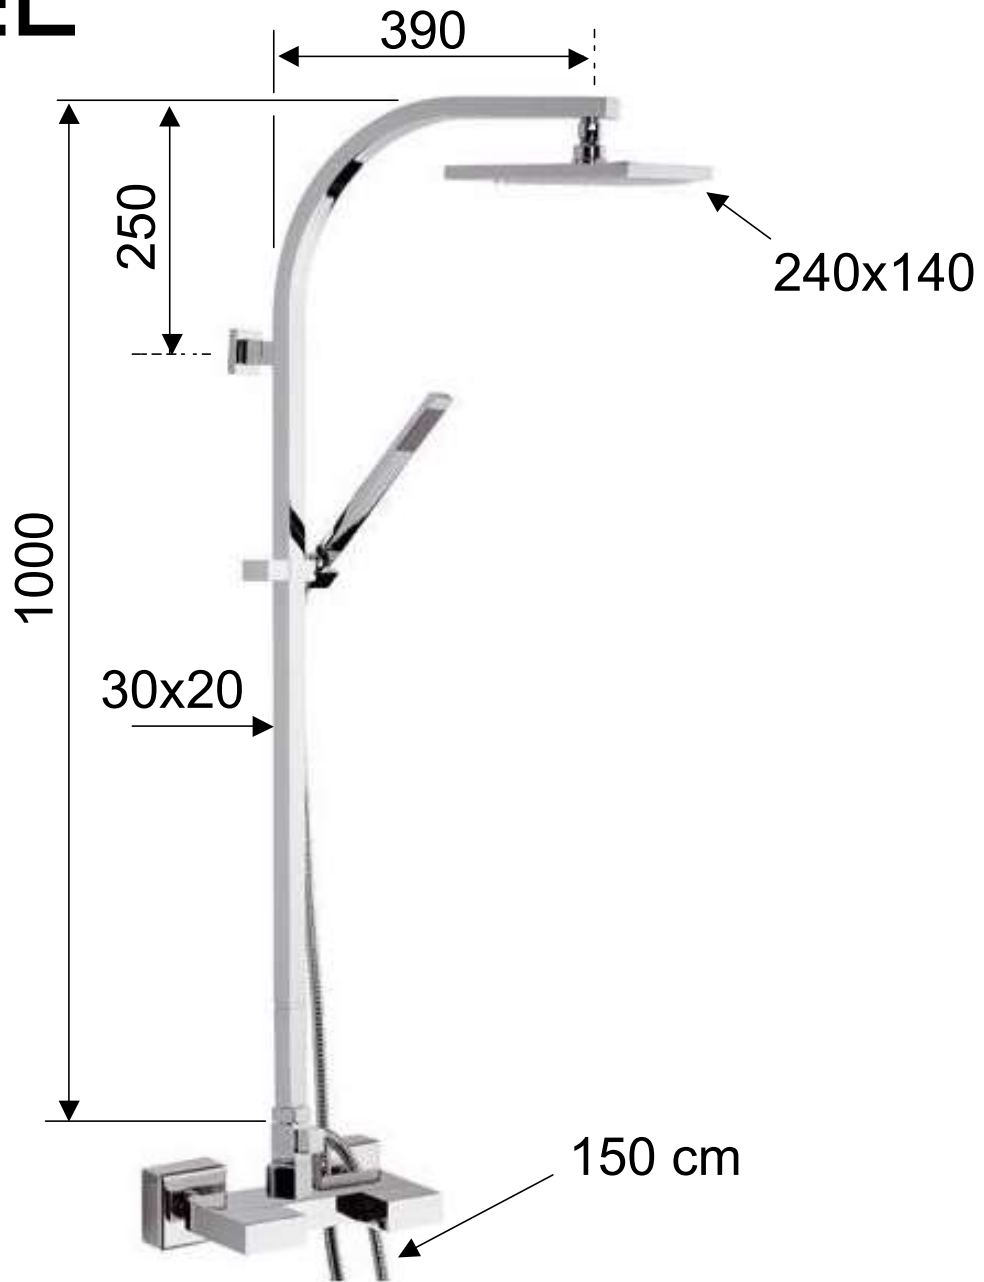

DANIEL

SCHEDA TECNICA TECHNICAL FEATURES

ART. COD.

W4436R

MATERIALI / MATERIALS

OTTONE CROMATO / CHROME PLATED BRASS

CROMATURA / CHROME PLATING

UNI EN 248