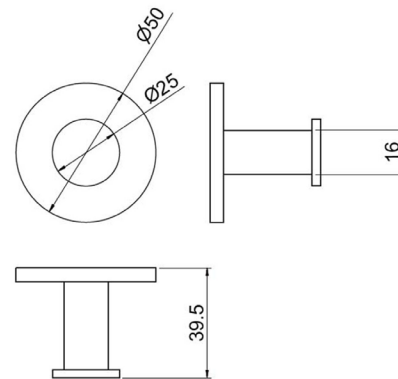

## Product Information

- Code: 21158
- Kit of product: Hook
- Catalogue: General catalogue
- Family: Tokio Round
- Dimensions: 25 x 50 x 39.5 mm
- Materials Chrome brass
- Finishes:
  - Shine chrome

## Dimensions

25 x 50 x 39.5 mm

NO NEED  
FOR DRILLINGSUPPORTS OVER  
5 KG OF STATIC LOADHARD-WEARING  
ADHESIVE FIXING