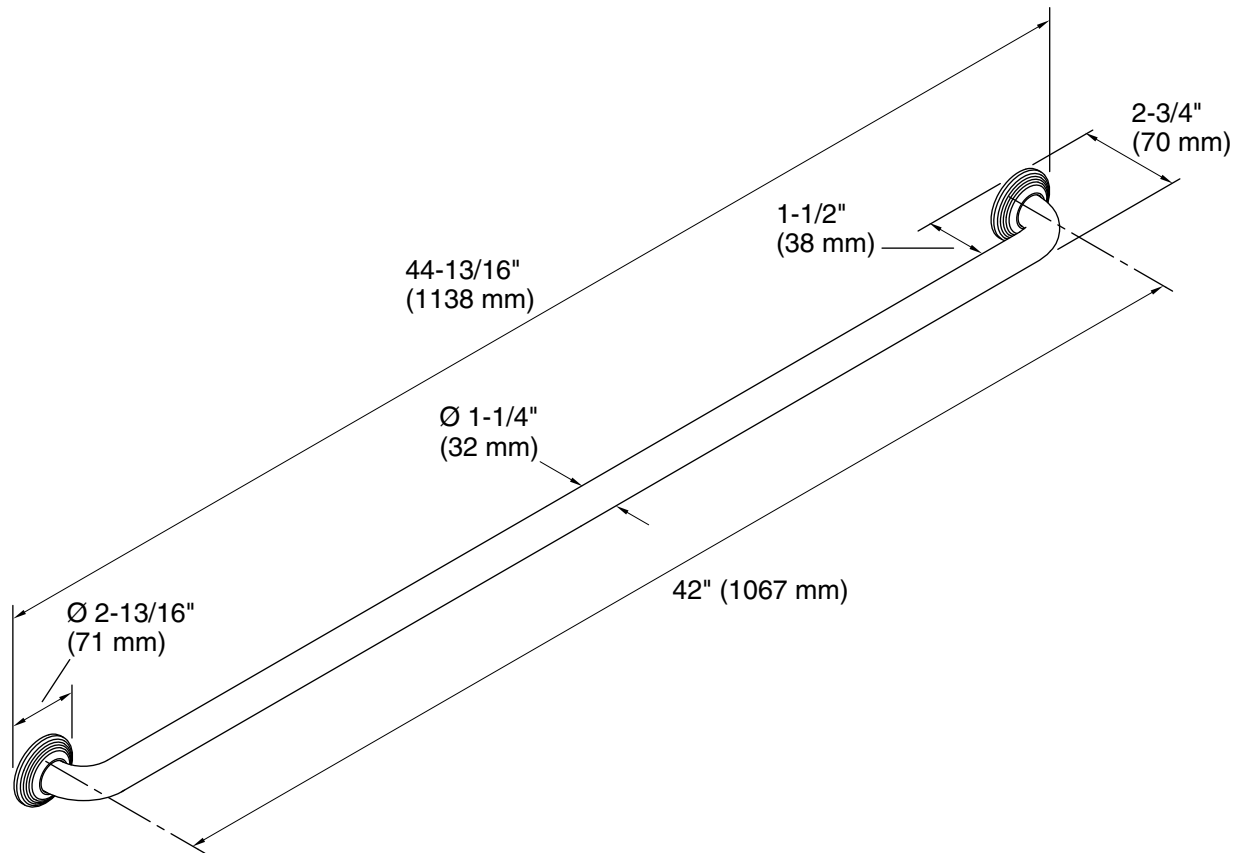

Technical Information

All product dimensions are nominal.

Material: Metal

Notes

Measure your actual product for roughing-in details.

WARNING: Risk of personal injury. The wall plates on the grab bar must be mounted to a brace between the wall studs. This will ensure that the weight of the user is adequately supported.