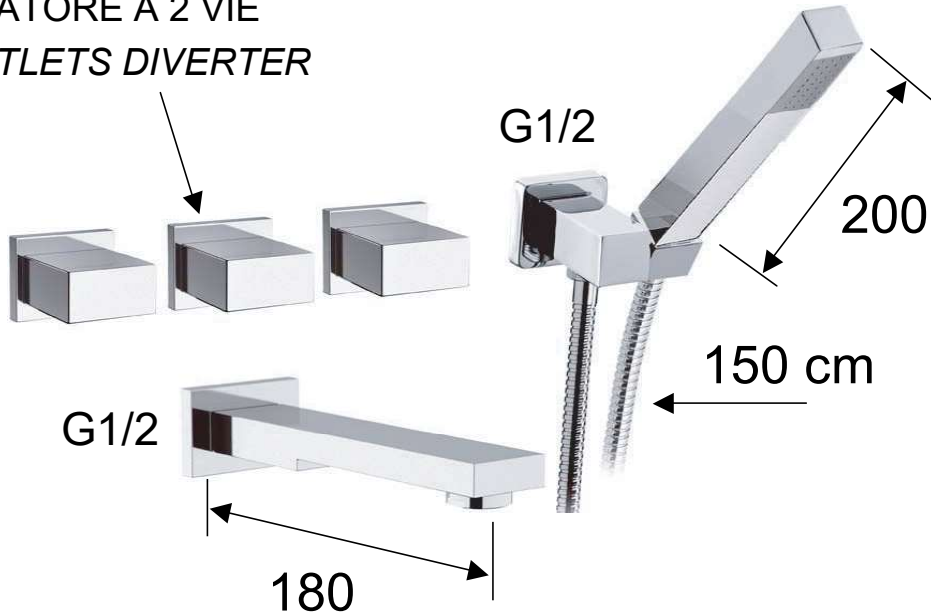

SCHEDA TECNICA TECHNICAL FEATURES

**DANIEL**

ART. COD.

**W4440**

DEVIATORE A 2 VIE  
2 OUTLETS DIVERTER

**MATERIALI / MATERIALS**

OTTONE CROMATO / CHROME PLATED BRASS

**CROMATURA / CHROME PLATING**