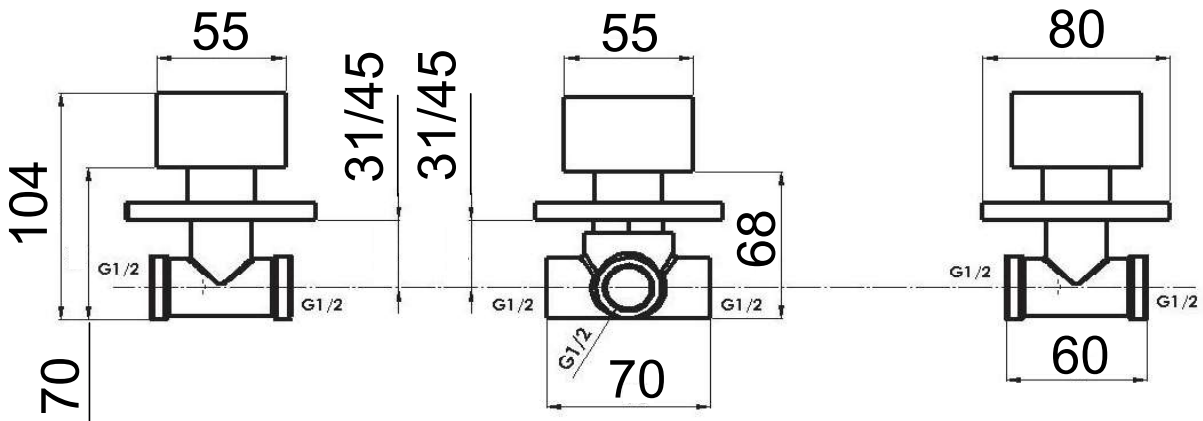

SCHEDA TECNICA TECHNICAL FEATURES

**DANIEL**

ART. COD.

**W4440**

DEVIATORE A 2 VIE  
2 OUTLETS DIVERTER

**MATERIALI / MATERIALS**

OTTONE CROMATO / CHROME PLATED BRASS

**CROMATURA / CHROME PLATING**