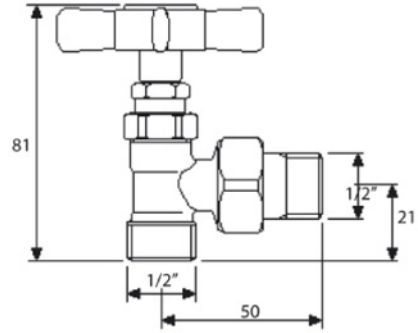

TOWELWARMER Collection	
Code	Description
9086-C 9087-I/N/O/OR 9087-B/ND/R	<p><b>London 2 towel warmer 940x735 mm (1050 W - 904 Kcal/h t 50°)</b></p> <p>Chrome            Incalux, Nickel, Dark Gold, Rose Gold            Bronze, Dark Nickel, Copper</p>

Verona - Italy  
 tel. +39 045 8006917  
 fax. +39 045 8020111  
 gentry-home.com

TOWELWARMER Collection	
Code	Description
9127-C 9128-I/N/O/OR 9128-B/ND/R	<b>Valves (pair)</b> Chrome Incalux, Nickel, Dark Gold, Rose Gold Bronze, Dark Nickel, Copper <b>Fittings available</b> 12/14/16 copper 12/14/16 covered
9126	Electrical element complete with thermostatic control