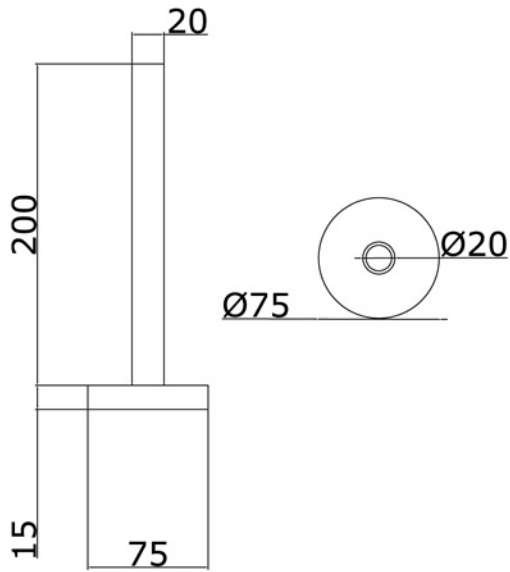

TOWELWARMER Collection	
Code	Description
9086-C 9087-I/N/O/OR 9087-B/ND/R	<p><b>London 2 towel warmer 940x735 mm (1050 W - 904 Kcal/h t 50°)</b></p> <p>Chrome            Incalux, Nickel, Dark Gold, Rose Gold            Bronze, Dark Nickel, Copper</p>

Verona - Italy  
 tel. +39 045 8006917  
 fax. +39 045 8020111  
 gentry-home.com

TOWELWARMER Collection	
Code	Description
9127-C 9128-I/N/O/OR 9128-B/ND/R	<b>Valves (pair)</b> Chrome Incalux, Nickel, Dark Gold, Rose Gold Bronze, Dark Nickel, Copper <b>Fittings available</b> 12/14/16 copper 12/14/16 covered
9126	Electrical element complete with thermostatic control