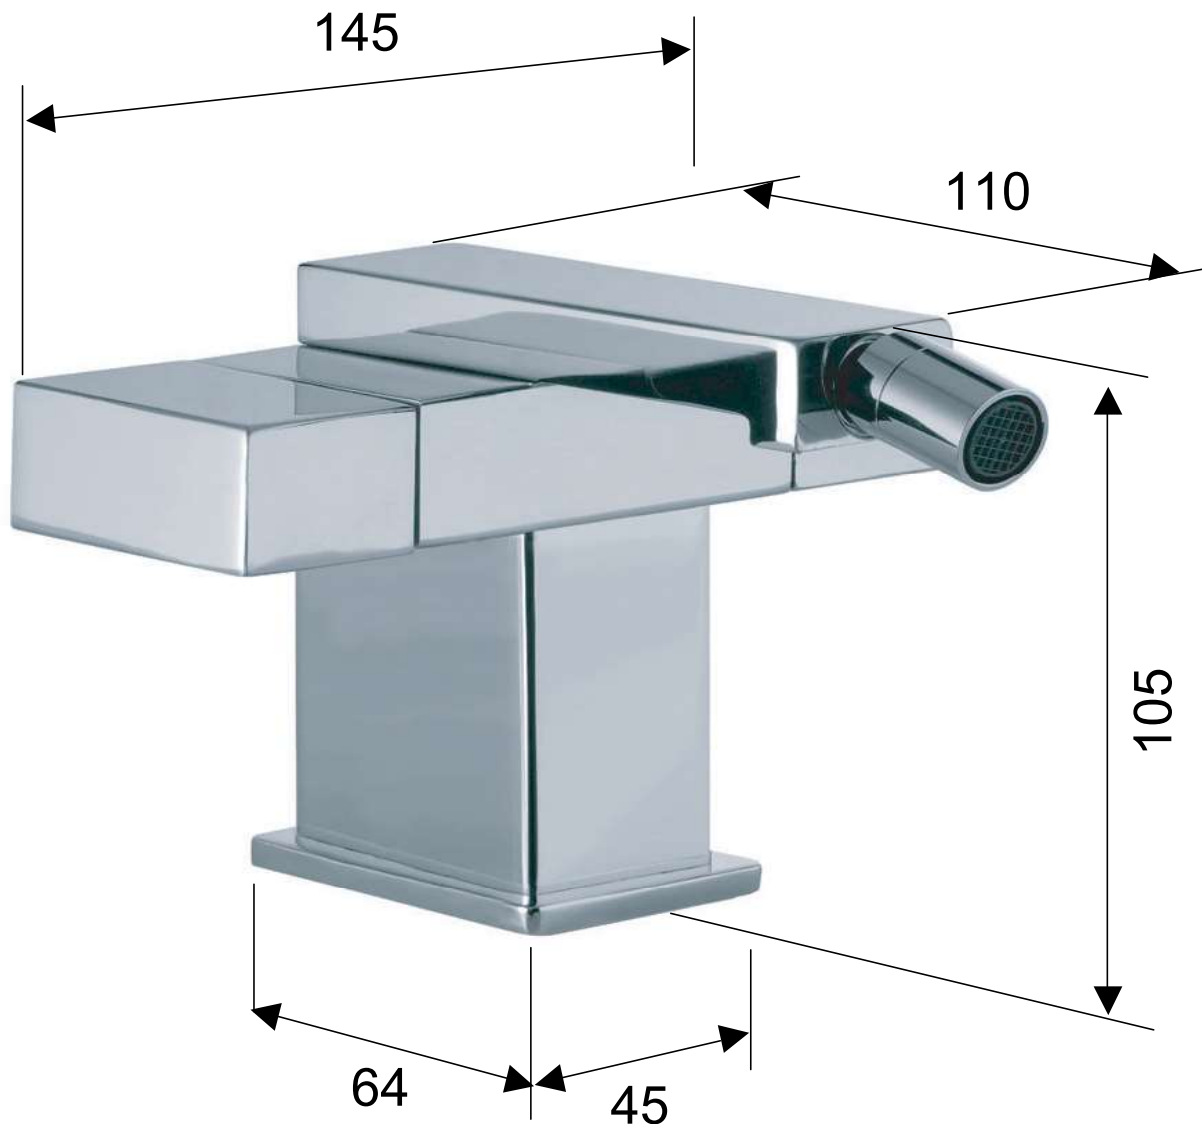

DANIEL

SCHEDA TECNICA TECHNICAL FEATURES

ART. COD.

W6210

MATERIALI / MATERIALS

OTTONE CROMATO / CHROME PLATED BRASS

CROMATURA / CHROME PLATING

UNI EN 248