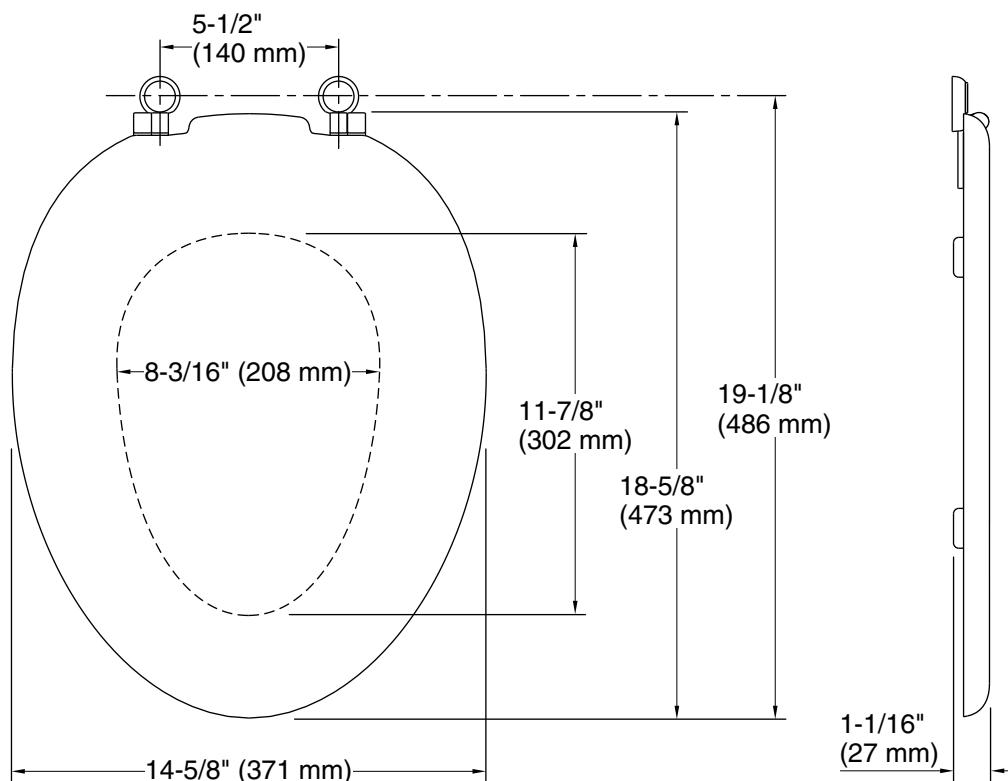

Color	Code	Description
	0	White
	96	Biscuit
	7	Black Black™

Technical Information

All product dimensions are nominal.

Seat shape type: Elongated

Seat front type: Closed-front

Seat-mounting holes: 5-1/2" (140 mm)