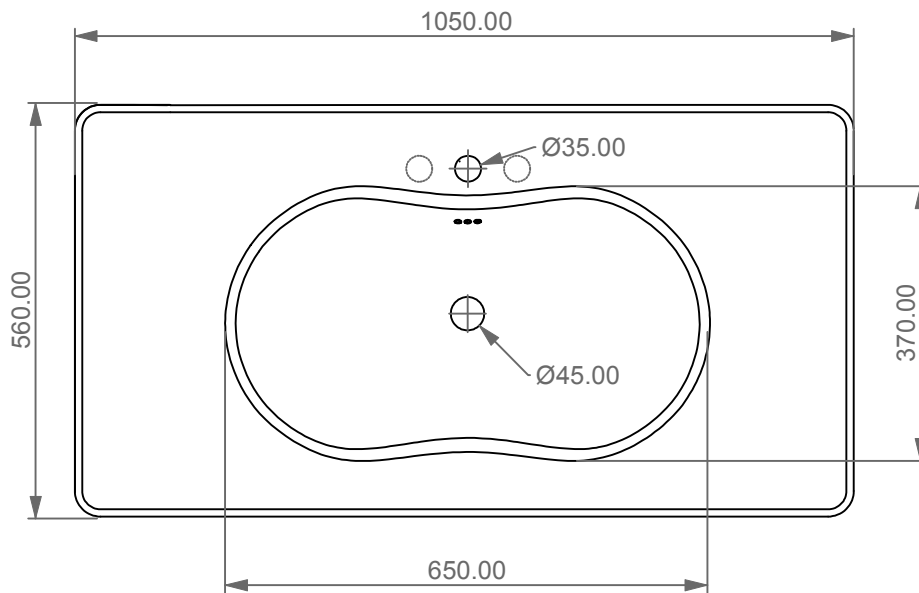

FRONT

Consolle Time cm 105 da appoggio, sospesa o su gambe in ceramica monoforo (senza foro, tre fori su richiesta)  
 Countertop, wall-hung or on ceramic legs consolle Time cm 105 one hole (no hole, three holes on request).

REAR

TOP

LEFT

SECTION

<p>Designation                  Consolle Time cm 105 da appoggio, sospesa o su gambe in ceramica monoforo (senza foro, tre fori su richiesta)                  Countertop, wall-hung or on ceramic legs consolle Time cm 105 one hole (no hole, three holes on request).</p>	
<p>Scale                  1:10</p>	<p>This drawing including the respected data may neither be duplicated nor modified nor altered without the consent of GSG Ceramic Design. The use of the data/technical drawings take place at users own risk and under exclusion of any liability of GSG Ceramic Design.</p>
<p>cod. TICON105</p>	<p>The dimensions are not binding; products are subject to changes. Measurement shown may be subjected to small variations or are indicative.</p>