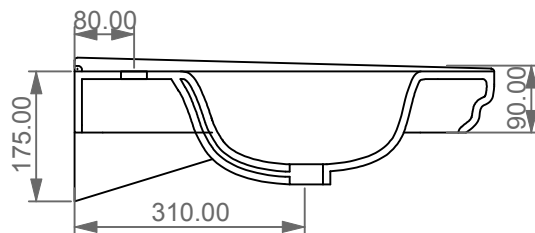

FRONT

Consolle Time cm 105 da appoggio, sospesa o su gambe in ceramica monoforo (senza foro, tre fori su richiesta)  
 Countertop, wall-hung or on ceramic legs consolle Time cm 105 one hole (no hole, three holes on request).

REAR

TOP

LEFT

SECTION

<p>Designation                  Consolle Time cm 105 da appoggio, sospesa o su gambe in ceramica monoforo (senza foro, tre fori su richiesta)                  Countertop, wall-hung or on ceramic legs consolle Time cm 105 one hole (no hole, three holes on request).</p>	
<p>Scale                  1:10</p>	<p>This drawing including the respected data may neither be duplicated nor modified nor altered without the consent of GSG Ceramic Design. The use of the data/technical drawings take place at users own risk and under exclusion of any liability of GSG Ceramic Design.</p>
<p>cod. TICON105</p>	<p>The dimensions are not binding; products are subject to changes. Measurement shown may be subjected to small variations or are indicative.</p>