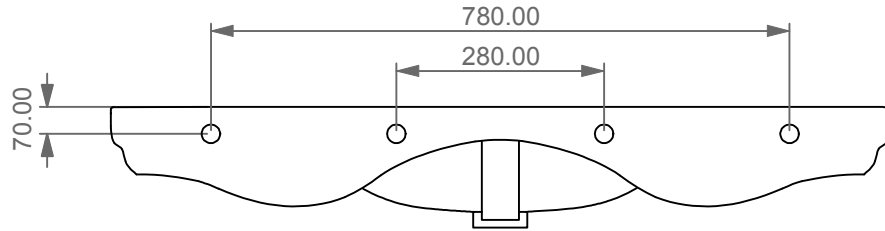

FRONT

Consolle Time cm 105 da appoggio, sospesa o su gambe in ceramica monoforo (senza foro, tre fori su richiesta)  
 Countertop, wall-hung or on ceramic legs consolle Time cm 105 one hole (no hole, three holes on request).

REAR

TOP

LEFT

SECTION

<p>Designation                  Consolle Time cm 105 da appoggio, sospesa o su gambe in ceramica monoforo (senza foro, tre fori su richiesta)                  Countertop, wall-hung or on ceramic legs consolle Time cm 105 one hole (no hole, three holes on request).</p>	
<p>Scale                  1:10</p>	<p>This drawing including the respected data may neither be duplicated nor modified nor altered without the consent of GSG Ceramic Design. The use of the data/technical drawings take place at users own risk and under exclusion of any liability of GSG Ceramic Design.</p>
<p>cod. TICON105</p>	<p>The dimensions are not binding; products are subject to changes. Measurement shown may be subjected to small variations or are indicative.</p>