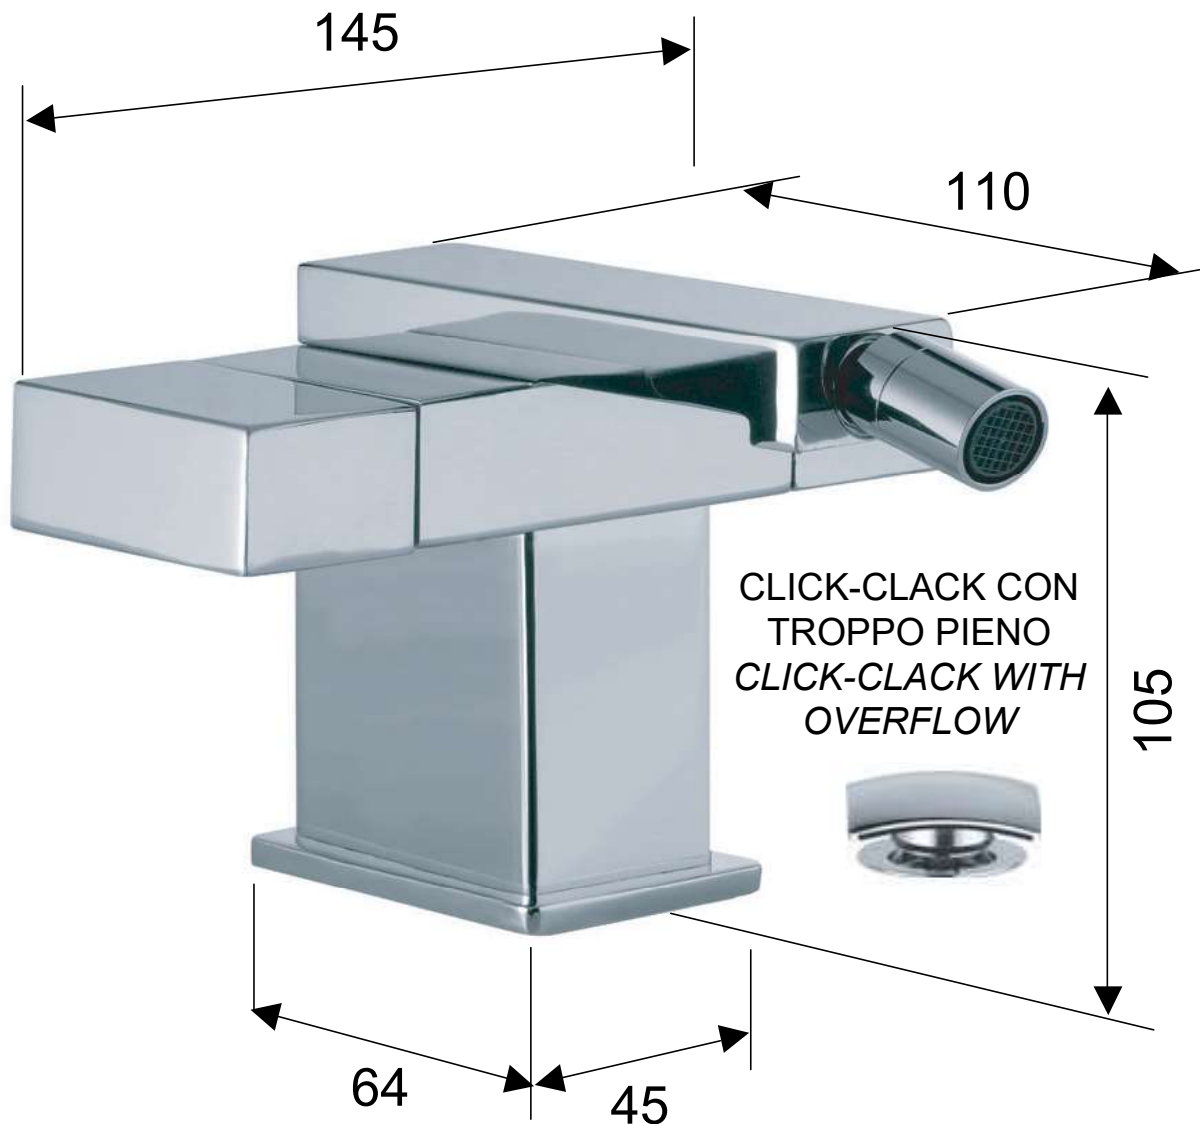

DANIEL

SCHEDA TECNICA TECHNICAL FEATURES

ART. COD.

W6200CC

MATERIALI / MATERIALS

OTTONE CROMATO / CHROME PLATED BRASS

CROMATURA / CHROME PLATING

UNI EN 248