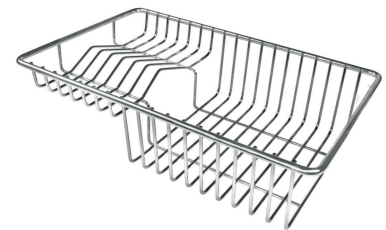

TECHNICAL DATA

Cut out size – Dimensioni per foratura top

OPTIONAL ACCESSORIES

Cestello inox 8612 000

HPDE Chopping board 8657 001

HPDE Twin chopping board 8644 101

Iroko-wood chopping board with stainless steel colander 8644 042

Iroko-wood sliding chopping board 8644 041

Iroko-wood twin chopping board 8644 004

Stainless steel colander 8154 000

Stainless steel plate rack 8100 154

Stainless steel plate rack 8100 303

White basket 8612 100

White bowl 8153 100

Graters kit with ring-holder and food collection tray 8159 101

Stainless steel perforated tray
8151 000

Stainless steel plate rack 8100 201

WARNING:

The accessories 8159101, 8100303,8151000 are only usable in combination with 8644101