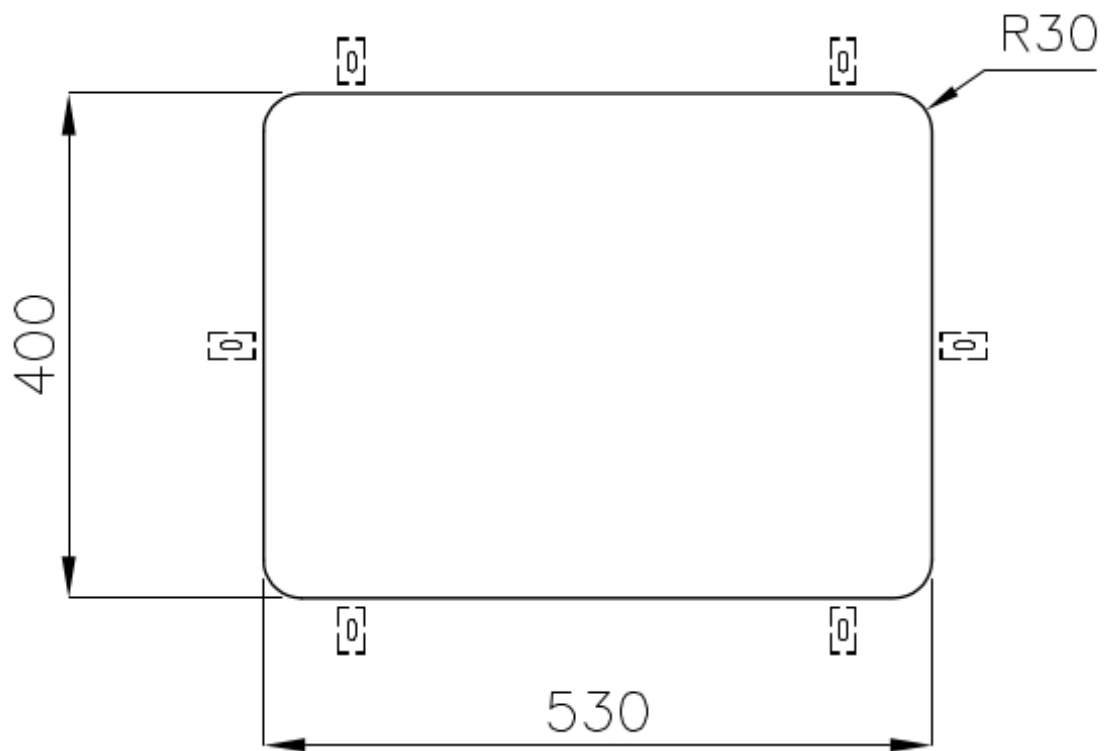

Cut out size – Dimensioni per foratura top

OPTIONAL ACCESSORIES