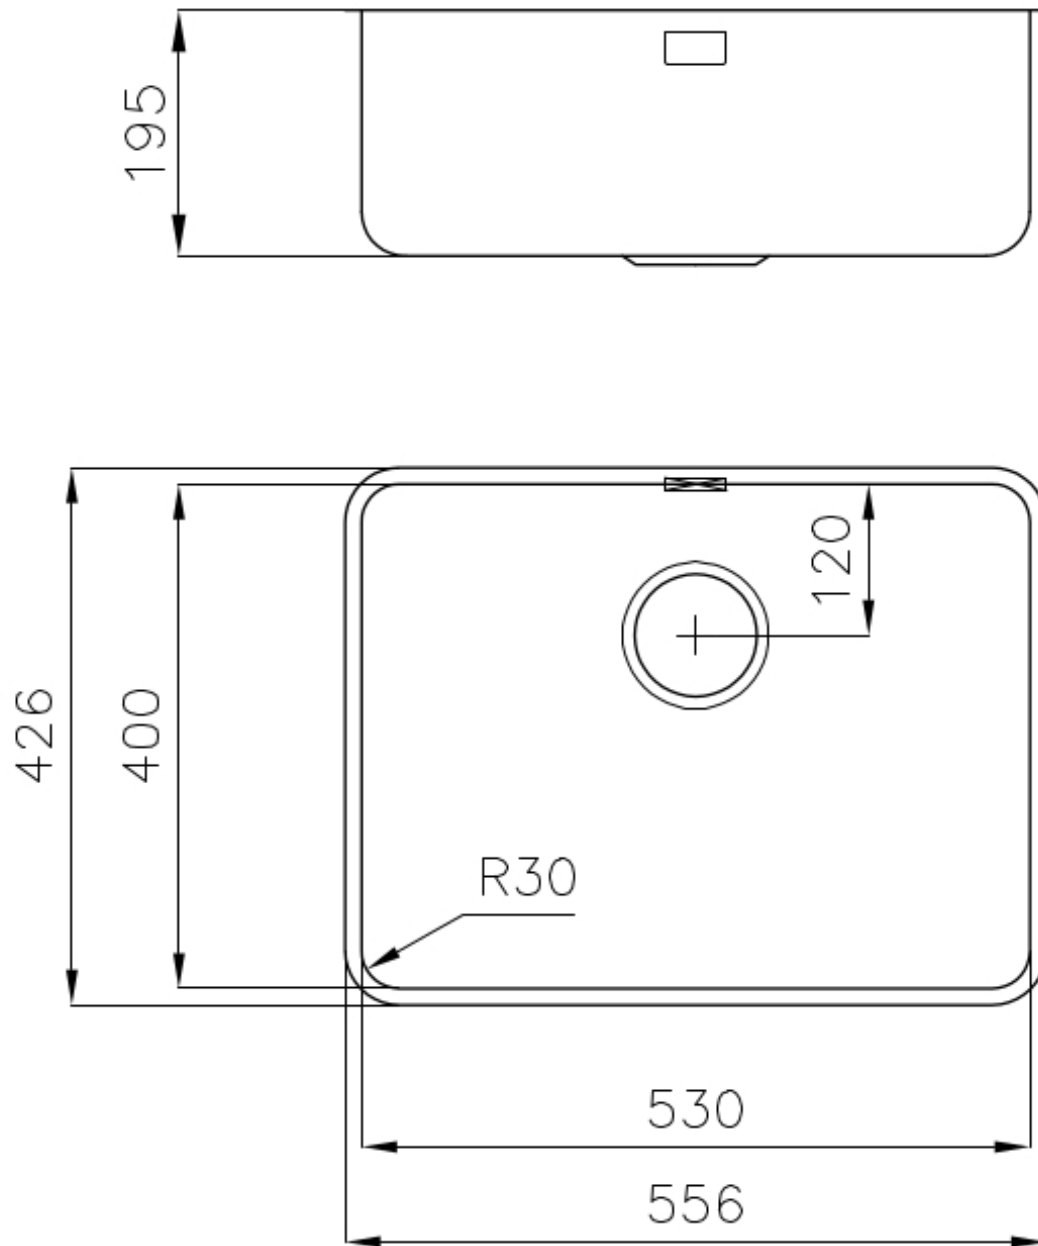

Sink S400 1865 850

Sinks

Code: 1865 850

DETAILS

Material	AISI 304 stainless steel
Texture	Foster brushed
Base	60 cm
Edge/Installation Type	Undermount
Dimensions	
Standard fittings	Fixing hooks, gasket, drain, overflow and siphon, boxed packing
Mixer holes	No standard holes
Built-in hole	View technical data sheet (for all Flush-mount / Top-mount models and Under-mount models)
Drainer	No

Width 57 cm

Bowl dimension 530x400mm

Number of bowls 1 bowl

Waste fitting 3,5" drain

FEATURES

Basket 3,5" waste fitting The drain is equipped with a large 3.5" drain, with the practical basket cap that prevents the discharge of solid parts. The 3.5 "drain allows the use of the Foster waste-disposer, compatible with all models.

Deep bowls This bowls reach an important depth, over 20 cm, thanks to the advanced production technology, that can be offer great capiciency and practicity in all the washing operations.

High thickness 1mm thick steel. A significant thickness, which guarantees the maximum sturdiness and durability.

TECHNICAL DATA

Cut out size – Dimensioni per foratura top

OPTIONAL ACCESSORIES

Cestello inox 8612 000

HPDE Chopping board 8657 001

HPDE Twin chopping board 8644 101

Iroko-wood chopping board with stainless steel colander 8644 042