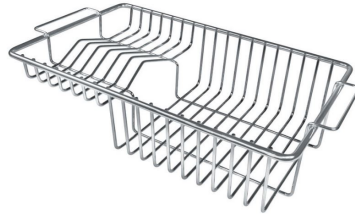

TECHNICAL DATA

Cut out size – Dimensioni per foratura top

OPTIONAL ACCESSORIES

Cestello inox 8612 000

HPDE Chopping board 8657 001

HPDE Twin chopping board 8644 101

Iroko-wood chopping board with stainless steel colander 8644 042

Iroko-wood sliding chopping board 8644 041

Iroko-wood twin chopping board 8644 004

Stainless steel colander 8154 000

Stainless steel plate rack 8100 154

Stainless steel plate rack 8100 303

White basket 8612 100

White bowl 8153 100

Graters kit with ring-holder and food collection tray 8159 101

Stainless steel perforated tray
8151 000

Stainless steel plate rack 8100 201

WARNING:

The accessories 8159101, 8100303,8151000 are only usable in combination with 8644101