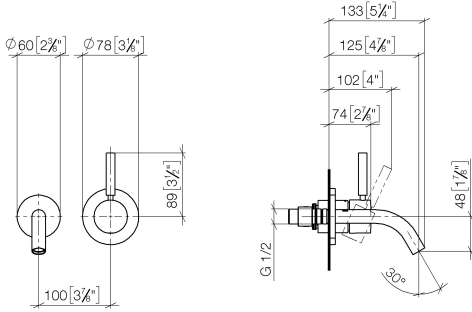

**META Wall-mounted single-lever basin mixer without pop-up waste - Brushed  
Champagne (22kt Gold)**

META

36 867 660

- 125mm projection
- fixed spout
- circular, air-enriched flow
- hole diameter spout 35 mm
- hole diameter single-lever mixer 57 mm
- rosette for single-lever mixer Ø 78mm
- rosette for spout Ø 60mm
- max. flow 5.7 l/min
- lead-free
- This product can help a building meet the requirements of Green Building Rating Systems, e.g. LEED®, BREEAM®, DGNB
- WRAS 2107018

# META Wall-mounted single-lever basin mixer without pop-up waste - Brushed Champagne (22kt Gold)

META

36 867 660  
mm [inches]

## Flow rate chart