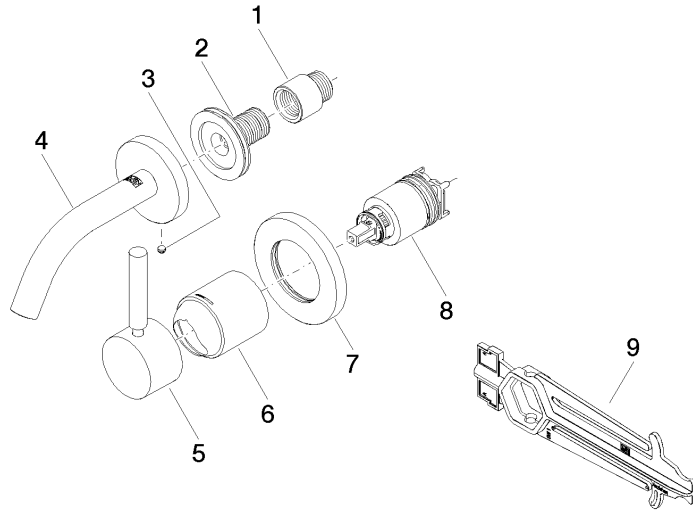

META Wall-mounted single-lever basin mixer without pop-up waste - Brushed Champagne (22kt Gold)

META

36 867 660

Product version from 7/1/2023

Parts for other finishes can be found here: [Chrome](#)