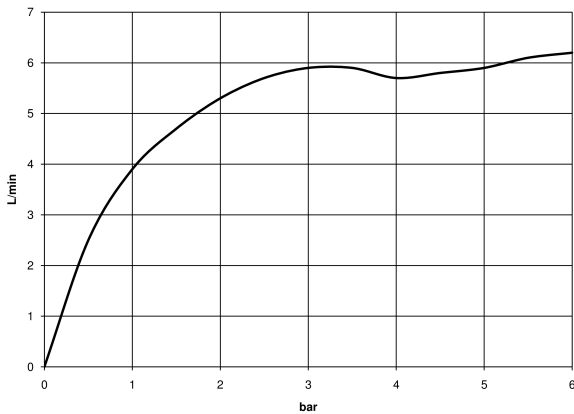

**META Wall-mounted single-lever basin mixer without pop-up waste - Brushed  
Champagne (22kt Gold)**

META

36 867 660

- 125mm projection
- fixed spout
- circular, air-enriched flow
- hole diameter spout 35 mm
- hole diameter single-lever mixer 57 mm
- rosette for single-lever mixer Ø 78mm
- rosette for spout Ø 60mm
- max. flow 5.7 l/min
- lead-free
- This product can help a building meet the requirements of Green Building Rating Systems, e.g. LEED®, BREEAM®, DGNB
- WRAS 2107018

# META Wall-mounted single-lever basin mixer without pop-up waste - Brushed Champagne (22kt Gold)

META

36 867 660  
mm [inches]

## Flow rate chart