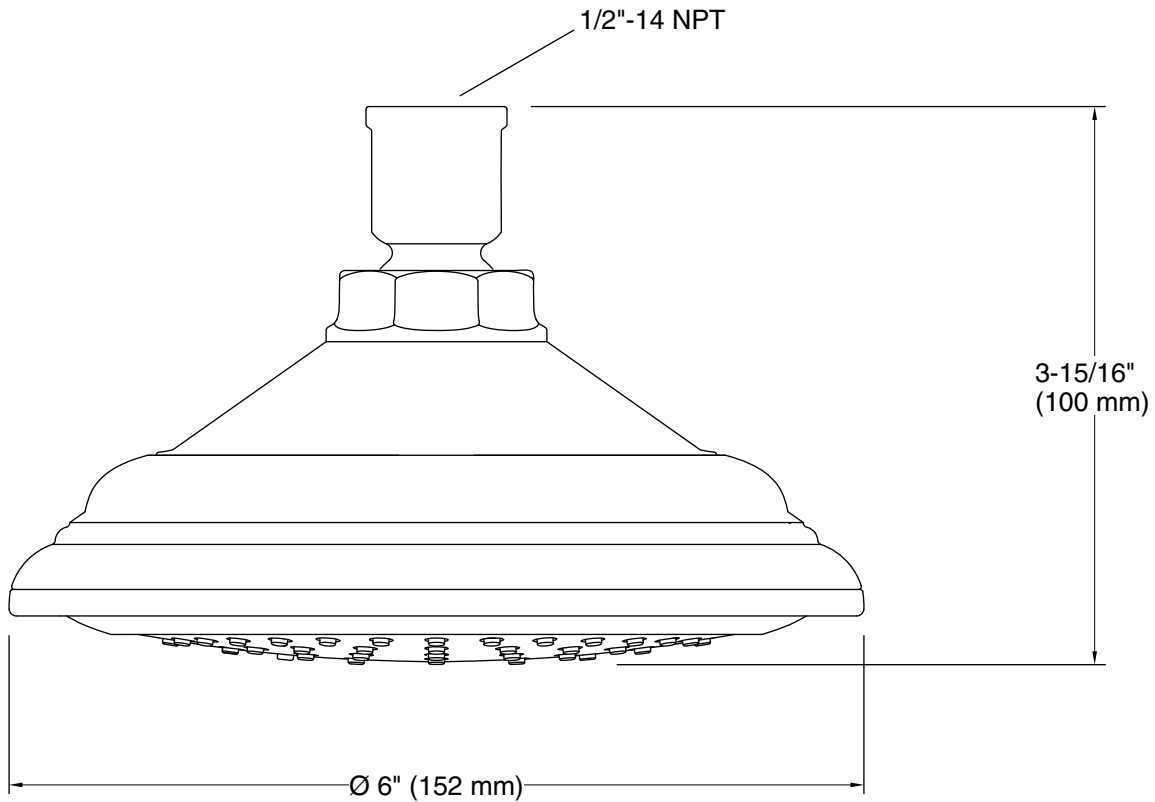

Features

- Single-function showerhead with 66-nozzle 5-1/2" (140 mm) diameter sprayface.
- Katalyst™ Spray Technology with air induction ball joint.
- Optimized sprayface for maximum performance.
- MasterClean® spray nozzles to prohibit mineral build-up for easy cleaning.
- 2.5 gpm (9.5 lpm) maximum flow rate.
- 1/2" - 14 NPT connection.

Technical Information

All product dimensions are nominal.

Showerhead/Body Spray:

Rated maximum flow: 2.5 gal/min (9.5 l/min)

Notes

Install this product according to the installation guide.